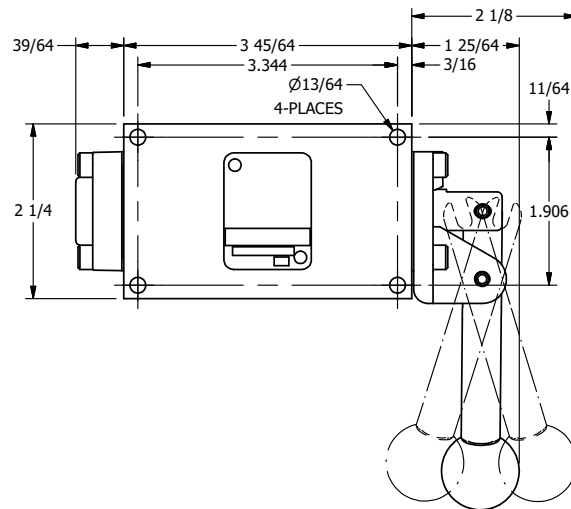

4

3

2

1

AAA
PRODUCTS
INTERNATIONAL

**AAA PRODUCTS
INTERNATIONAL**
7114 Harry Hines Blvd
Dallas, TX 75235

TITLE: 1/4" SIDE PORT, LEVER, 3 POS,
SPR REGEN CTR,
BNT LVR LFT, RED KNOB, 270D LVR

DRAWING NO.:
DIM_HY2DBLJRT