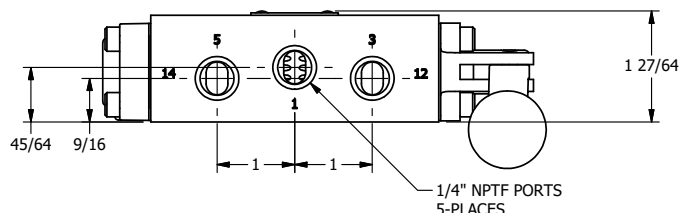

4

3

2

1

AAA
PRODUCTS
INTERNATIONAL

**AAA PRODUCTS
INTERNATIONAL**
7114 Harry Hines Blvd
Dallas, TX 75235

TITLE: 1/4" SIDE PORT, LEVER, 3 POS,
SPR REGEN CTR,
BNT LVR LFT, RED KNOB, 270D LVR

DRAWING NO.:
DIM_HY2DBLJRT