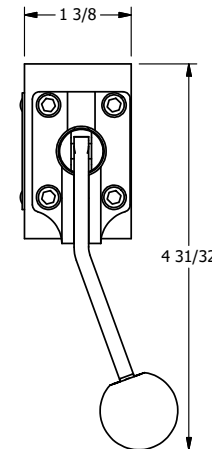

4

3

2

1

AAA
PRODUCTS
INTERNATIONAL

**AAA PRODUCTS
INTERNATIONAL**
7114 Harry Hines Blvd
Dallas, TX 75235

TITLE: 1/4" SIDE PORT, LEVER, 3 POS,
SPR REGEN CTR,
BNT LVR LFT, RED KNOB, 270D LVR

DRAWING NO.:
DIM_HY2DBLJRT