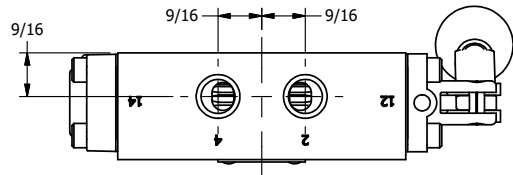

4

3

2

1

AAA
PRODUCTS
INTERNATIONAL

**AAA PRODUCTS
INTERNATIONAL**
7114 Harry Hines Blvd
Dallas, TX 75235

TITLE: 1/4" SIDE PORT, LEVER, 3 POS,
SPR REGEN CTR,
BNT LVR LFT, RED KNOB, 270D LVR

DRAWING NO.:
DIM_HY2DBLJRT