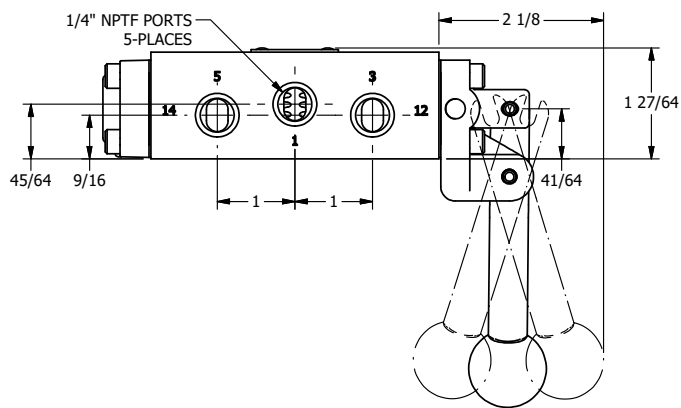

4

3

2

1

B

B

AAA
PRODUCTS
INTERNATIONAL

**AAA PRODUCTS
INTERNATIONAL**
7114 Harry Hines Blvd
Dallas, TX 75235

TITLE: 1/4" SIDE PORT, LEVER, 3 POS,
SPR REGEN CTR, BNT LVR LFT,
RED KNOB, LOCKOUT B, 180D LVR

DRAWING NO.:
DIM_HY2DBLJLOT

4

3

2

1

A

A

THE INFORMATION CONTAINED WITHIN THIS DOCUMENT IS PROPRIETARY TO AAA PRODUCTS AND MAY NOT BE DISCLOSED WITHOUT PRIOR WRITTEN CONSENT