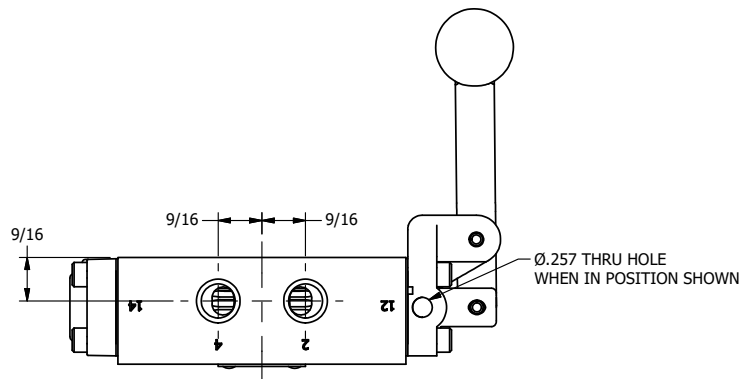

4

3

2

1

B

B

AAA
PRODUCTS
INTERNATIONAL

**AAA PRODUCTS
INTERNATIONAL**
7114 Harry Hines Blvd
Dallas, TX 75235

TITLE: 1/4" SIDE PORT, LEVER, 3 POS,
SPR REGEN CTR, BNT LVR LFT,
RED KNOB, LOCKOUT B, 180D LVR

DRAWING NO.:
DIM_HY2DBLJLOT

4

3

2

1

A

A

THE INFORMATION CONTAINED WITHIN THIS DOCUMENT IS PROPRIETARY TO AAA PRODUCTS AND MAY NOT BE DISCLOSED WITHOUT PRIOR WRITTEN CONSENT