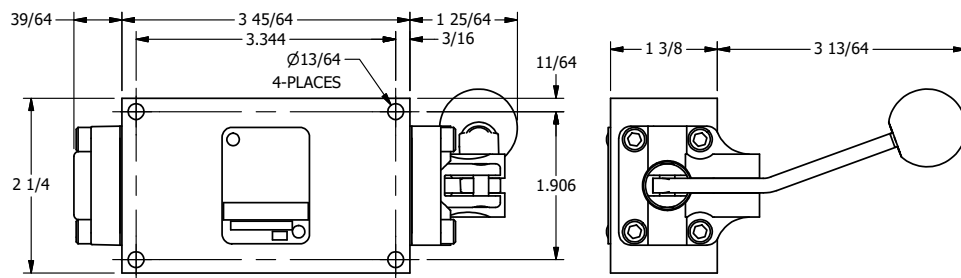

4

3

2

1

B

B

AAA
PRODUCTS
INTERNATIONAL

**AAA PRODUCTS
INTERNATIONAL**
7114 Harry Hines Blvd
Dallas, TX 75235

TITLE: 1/4" SIDE PORT, LEVER, 3 POS,
SPR REGEN CTR, BNT LVR LFT,
RED KNOB, LOCKOUT B, 180D LVR

DRAWING NO.:
DIM_HY2DBLJLOT

4

3

2

1

A

A

THE INFORMATION CONTAINED WITHIN THIS DOCUMENT IS PROPRIETARY TO AAA PRODUCTS AND MAY NOT BE DISCLOSED WITHOUT PRIOR WRITTEN CONSENT