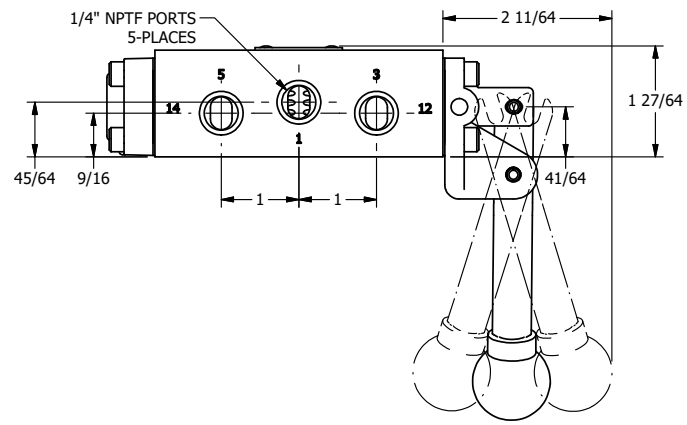

4

3

2

1

B

B

A

A

4

3

2

1

AAA
PRODUCTS
INTERNATIONAL

**AAA PRODUCTS
INTERNATIONAL**
7114 Harry Hines Blvd
Dallas, TX 75235

TITLE: 1/4" SIDE PORT, LEVER, 3 POS,
SPR REGEN CTR,
BNT LVR LFT, HVY DTY, 90D LVR

DRAWING NO.:
DIM_HY2DBLHT

THE INFORMATION CONTAINED WITHIN THIS DOCUMENT IS PROPRIETARY TO AAA PRODUCTS AND MAY NOT BE DISCLOSED WITHOUT PRIOR WRITTEN CONSENT