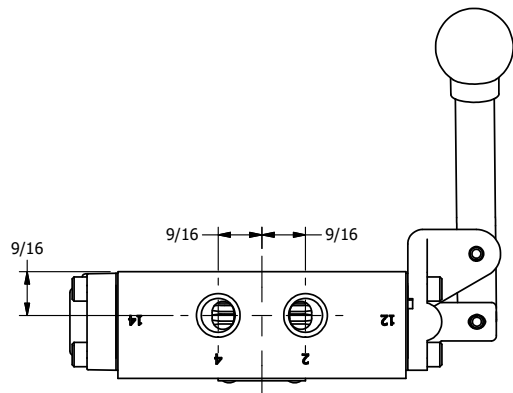

4

3

2

1

B

B

A

A

4

3

2

1

AAA
PRODUCTS
INTERNATIONAL

**AAA PRODUCTS
INTERNATIONAL**
7114 Harry Hines Blvd
Dallas, TX 75235

TITLE: 1/4" SIDE PORT, LEVER, 3 POS,
SPR REGEN CTR,
BNT LVR LFT, HVY DTY, 90D LVR

DRAWING NO.:
DIM_HY2DBLHT

THE INFORMATION CONTAINED WITHIN THIS DOCUMENT IS PROPRIETARY TO AAA PRODUCTS AND MAY NOT BE DISCLOSED WITHOUT PRIOR WRITTEN CONSENT