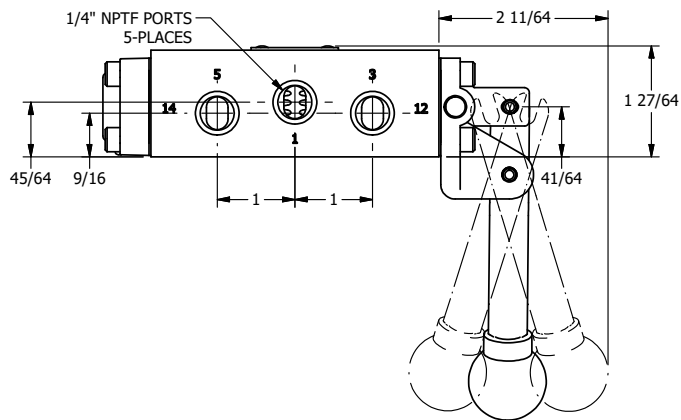

4

3

2

1

B

B

A

A

4

3

2

1

AAA
PRODUCTS
INTERNATIONAL

**AAA PRODUCTS
INTERNATIONAL**
7114 Harry Hines Blvd
Dallas, TX 75235

TITLE: 1/4" SIDE PORT, LEVER, 3 POS,
SPR REGEN CTR, BNT LVR LFT,
HVY DTY, LOCKOUT B, 180D LVR

DRAWING NO.:
DIM_HY2DBLHLOT

THE INFORMATION CONTAINED WITHIN THIS DOCUMENT IS PROPRIETARY TO AAA PRODUCTS AND MAY NOT BE DISCLOSED WITHOUT PRIOR WRITTEN CONSENT