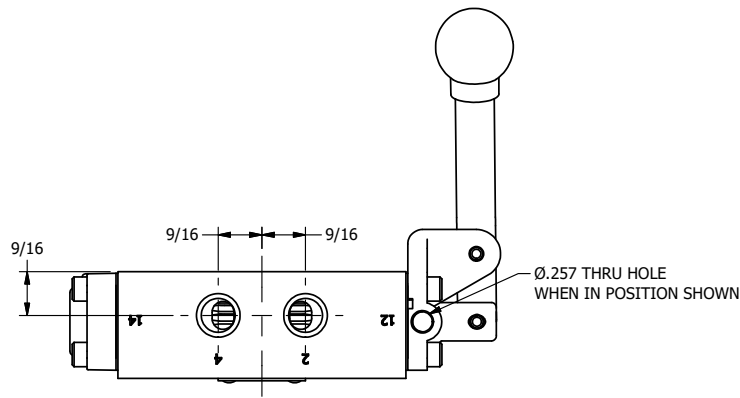

4

3

2

1

B

B

A

A

4

3

2

1

AAA
PRODUCTS
INTERNATIONAL

**AAA PRODUCTS
INTERNATIONAL**
7114 Harry Hines Blvd
Dallas, TX 75235

TITLE: 1/4" SIDE PORT, LEVER, 3 POS,
SPR REGEN CTR, BNT LVR LFT,
HVY DTY, LOCKOUT B, 180D LVR

DRAWING NO.:
DIM_HY2DBLHLOT

THE INFORMATION CONTAINED WITHIN THIS DOCUMENT IS PROPRIETARY TO AAA PRODUCTS AND MAY NOT BE DISCLOSED WITHOUT PRIOR WRITTEN CONSENT