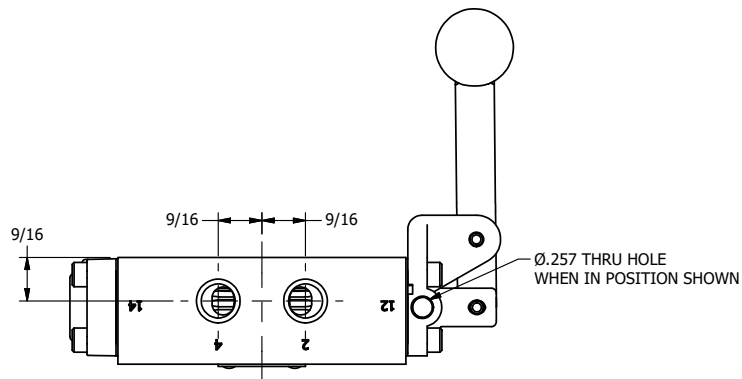

4

3

2

1

B

B

AAA
PRODUCTS
INTERNATIONAL

**AAA PRODUCTS
INTERNATIONAL**
7114 Harry Hines Blvd
Dallas, TX 75235

TITLE: 1/4" SIDE PORT, LEVER, 3 POS,
SPR REGEN CTR, BNT LVR LFT, HVY DTY
RED KNOB, LOCKOUT B, 180D LVR

DRAWING NO.:
DIM_HY2DBLHJLOT

4

3

2

1

A

A

THE INFORMATION CONTAINED WITHIN THIS DOCUMENT IS PROPRIETARY TO AAA PRODUCTS AND MAY NOT BE DISCLOSED WITHOUT PRIOR WRITTEN CONSENT