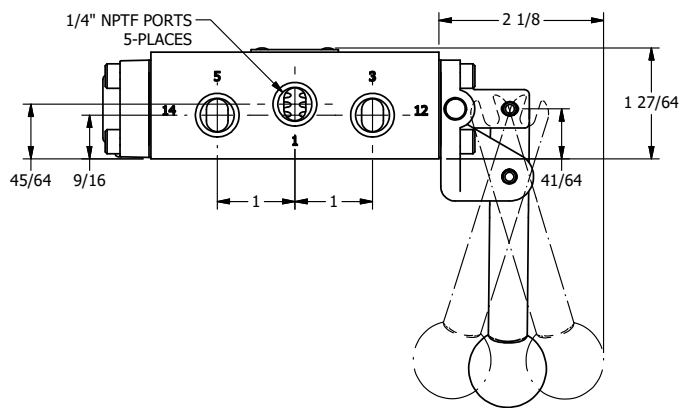

4

3

2

1

B

B

AAA
PRODUCTS
INTERNATIONAL

**AAA PRODUCTS
INTERNATIONAL**
7114 Harry Hines Blvd
Dallas, TX 75235

TITLE: 1/4" SIDE PORT, LEVER, 3 POS,
SPR REGEN CTR, BNT LVR LFT, HVY DTY
RED KNOB, LOCKOUT B, 180D LVR

DRAWING NO.:
DIM_HY2DBLHJLOT

4

3

2

1

A

A

THE INFORMATION CONTAINED WITHIN THIS DOCUMENT IS PROPRIETARY TO AAA PRODUCTS AND MAY NOT BE DISCLOSED WITHOUT PRIOR WRITTEN CONSENT