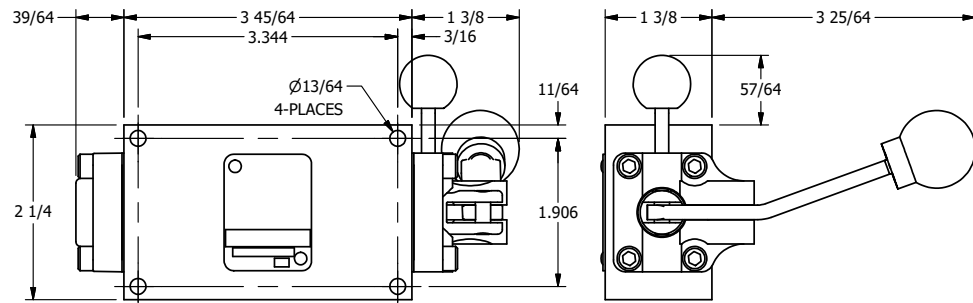

4

3

2

1

B

B

A

A

AAA
PRODUCTS
INTERNATIONAL

**AAA PRODUCTS
INTERNATIONAL**
7114 Harry Hines Blvd
Dallas, TX 75235

TITLE: 1/4" SIDE PORT, LEVER, 3 POS,
SPR REGEN CTR,
BNT LVR LFT, PINLOCK ABC, 90D LVR

DRAWING NO.:
DIM_HY2DBLET

4

3

2

1

THE INFORMATION CONTAINED WITHIN THIS DOCUMENT IS PROPRIETARY TO AAA PRODUCTS AND MAY NOT BE DISCLOSED WITHOUT PRIOR WRITTEN CONSENT