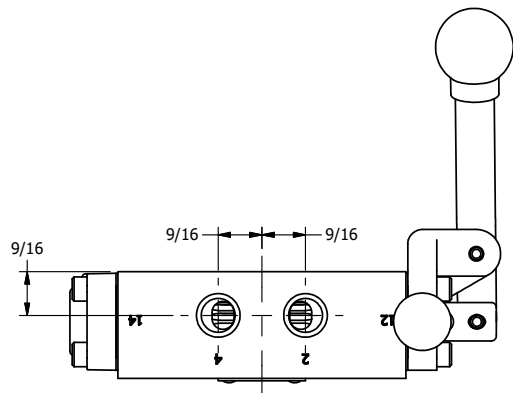

4

3

2

1

B

B

A

A

AAA
PRODUCTS
INTERNATIONAL

**AAA PRODUCTS
INTERNATIONAL**
7114 Harry Hines Blvd
Dallas, TX 75235

TITLE: 1/4" SIDE PORT, LEVER, 3 POS,
SPR REGEN CTR,
BNT LVR LFT, PINLOCK ABC, 90D LVR

DRAWING NO.:
DIM_HY2DBLET

4

3

2

1

THE INFORMATION CONTAINED WITHIN THIS DOCUMENT IS PROPRIETARY TO AAA PRODUCTS AND MAY NOT BE DISCLOSED WITHOUT PRIOR WRITTEN CONSENT