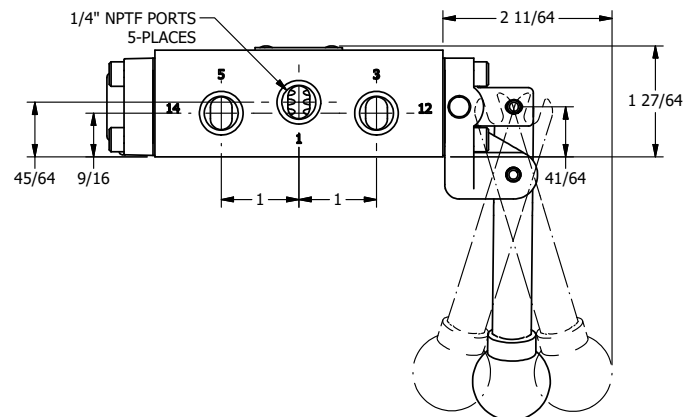

**AAA**  
PRODUCTS  
INTERNATIONAL

**AAA PRODUCTS  
INTERNATIONAL**  
7114 Harry Hines Blvd  
Dallas, TX 75235

TITLE: 1/4" SIDE PORT, LEVER, 3 POS,  
SPR REGEN CTR,  
BNT LVR LFT, PINLOCK ABC, 90D LVR

DRAWING NO.:  
DIM\_HY2DBLET