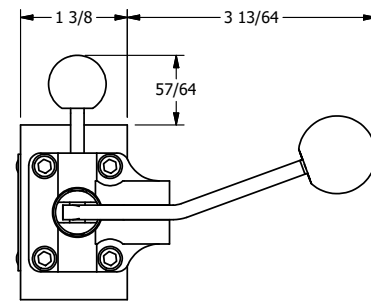

4

3

2

1

B

B

A

A

AAA
PRODUCTS
INTERNATIONAL

AAA PRODUCTS INTERNATIONAL
7114 Harry Hines Blvd
Dallas, TX 75235

TITLE: 1/4" SIDE PORT, LEVER, 3 POS,
SPR REGEN CTR, BNT LVR LFT,
PINLOCK ABC, RED KNOB, 180D LVR

DRAWING NO.:
DIM_HY2DBLEJT