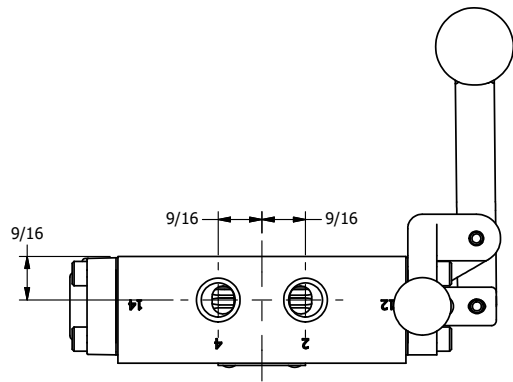

AAA
PRODUCTS
INTERNATIONAL

AAA PRODUCTS INTERNATIONAL
7114 Harry Hines Blvd
Dallas, TX 75235

TITLE: 1/4" SIDE PORT, LEVER, 3 POS,
SPR REGEN CTR, BNT LVR LFT,
PINLOCK ABC, RED KNOB, 180D LVR

DRAWING NO.:
DIM_HY2DBLEJT