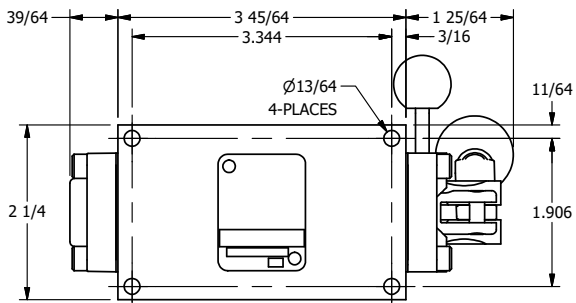

AAA
PRODUCTS
INTERNATIONAL

AAA PRODUCTS INTERNATIONAL
7114 Harry Hines Blvd
Dallas, TX 75235

TITLE: 1/4" SIDE PORT, LEVER, 3 POS,
SPR REGEN CTR, BNT LVR LFT,
PINLOCK ABC, RED KNOB, 180D LVR

DRAWING NO.:
DIM_HY2DBLEJT