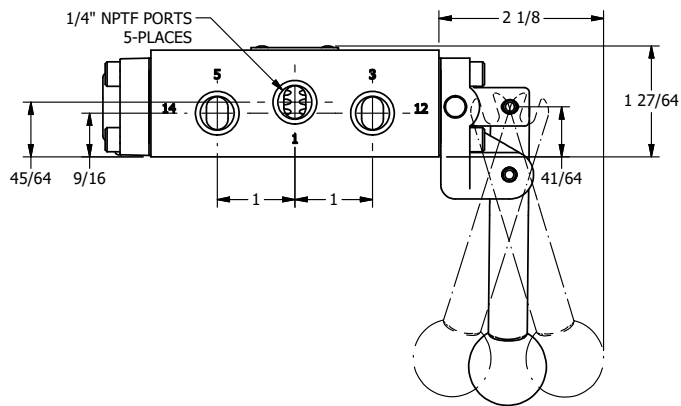

AAA
PRODUCTS
INTERNATIONAL

AAA PRODUCTS INTERNATIONAL
7114 Harry Hines Blvd
Dallas, TX 75235

TITLE: 1/4" SIDE PORT, LEVER, 3 POS,
SPR REGEN CTR, BNT LVR LFT,
PINLOCK ABC, RED KNOB, 180D LVR

DRAWING NO.:
DIM_HY2DBLEJT