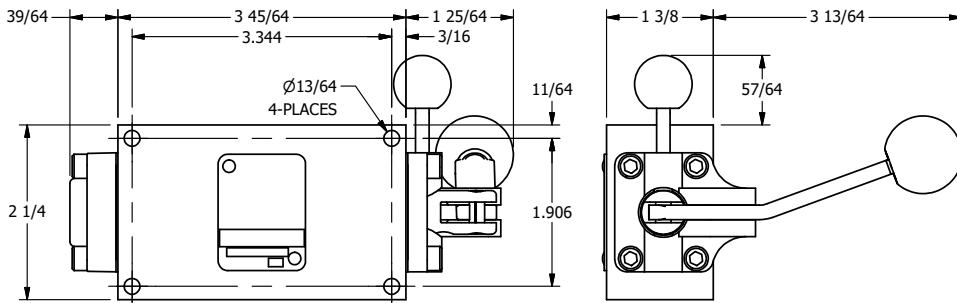

AAA
PRODUCTS
INTERNATIONAL

AAA PRODUCTS INTERNATIONAL
7114 Harry Hines Blvd
Dallas, TX 75235

TITLE: 1/4" SIDE PORT, LEVER, 3 POS,
SPR REGEN CTR, BNT LVR LFT, HVY DTY
PINLOCK ABC, RED KNOB, 180D LVR

DRAWING NO.:
DIM_HY2DBLEHJT