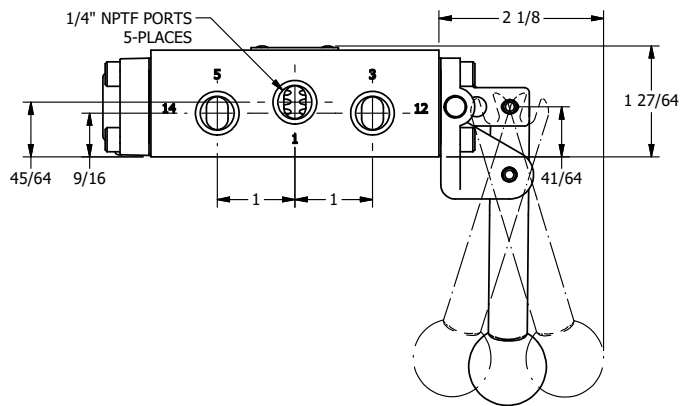

AAA
PRODUCTS
INTERNATIONAL

AAA PRODUCTS INTERNATIONAL
7114 Harry Hines Blvd
Dallas, TX 75235

TITLE: 1/4" SIDE PORT, LEVER, 3 POS,
SPR REGEN CTR, BNT LVR LFT, HVY DTY
PINLOCK ABC, RED KNOB, 180D LVR

DRAWING NO.:
DIM_HY2DBLEHJT