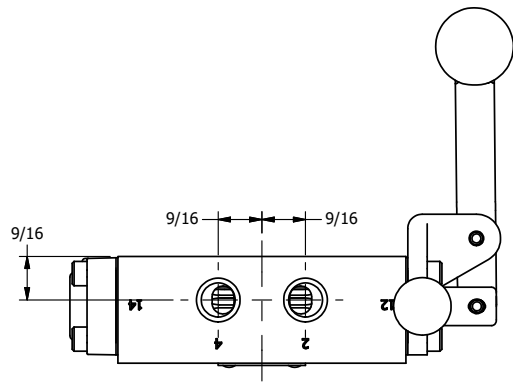

AAA
PRODUCTS
INTERNATIONAL

AAA PRODUCTS INTERNATIONAL
7114 Harry Hines Blvd
Dallas, TX 75235

TITLE: 1/4" SIDE PORT, LEVER, 3 POS,
SPR REGEN CTR, BNT LVR LFT, HVY DTY
PINLOCK ABC, RED KNOB, 180D LVR

DRAWING NO.:
DIM_HY2DBLEHJT