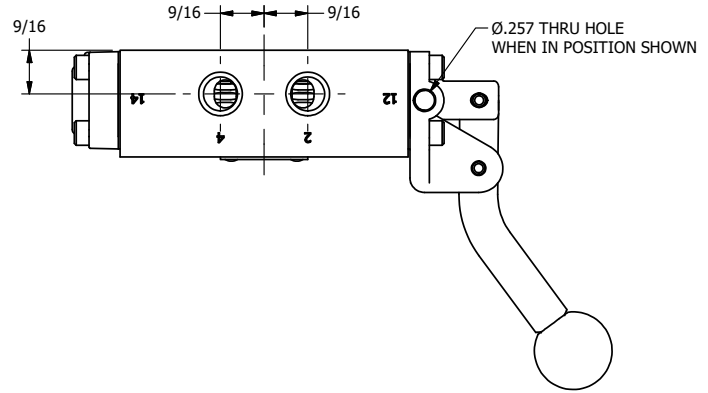

4

3

2

1

**AAA**  
PRODUCTS  
INTERNATIONAL

**AAA PRODUCTS  
INTERNATIONAL**  
7114 Harry Hines Blvd  
Dallas, TX 75235

TITLE: 1/4" SIDE PORT, LEVER, 3 POS,  
SPR CLSD CTR, CURVED LVR,  
HVY DTY, RED KNOB, LOCKOUT B