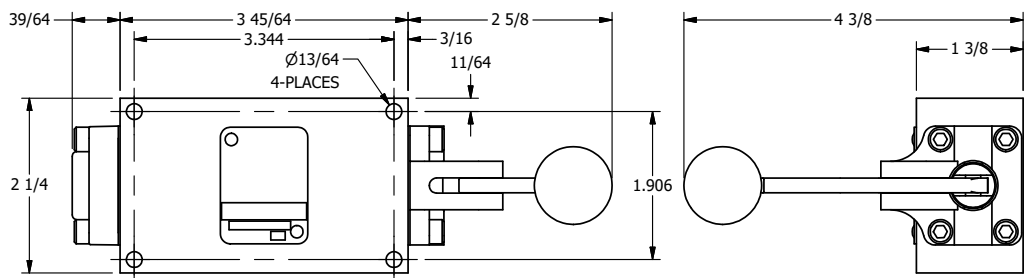

4

3

2

1

**AAA**  
PRODUCTS  
INTERNATIONAL

**AAA PRODUCTS  
INTERNATIONAL**  
7114 Harry Hines Blvd  
Dallas, TX 75235

TITLE: 1/4" SIDE PORT, LEVER, 3 POS,  
SPR CLSD CTR, CURVED LVR,  
HVY DTY, RED KNOB, LOCKOUT B

DRAWING NO.:  
DIM\_HY2CHJLO

THE INFORMATION CONTAINED WITHIN THIS DOCUMENT IS PROPRIETARY TO AAA PRODUCTS AND MAY NOT BE DISCLOSED WITHOUT PRIOR WRITTEN CONSENT

4

3

2

1

B

B