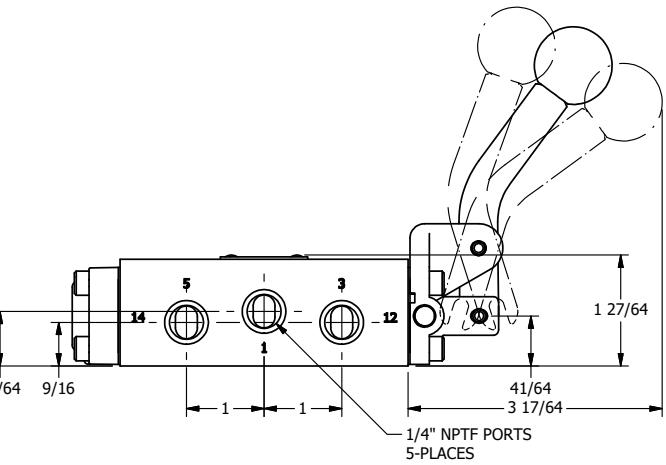

4

3

2

1

**AAA**  
PRODUCTS  
INTERNATIONAL

**AAA PRODUCTS  
INTERNATIONAL**  
7114 Harry Hines Blvd  
Dallas, TX 75235

TITLE: 1/4" SIDE PORT, LEVER, 3 POS,  
SPR CLSD CTR, CURVED LVR,  
HVY DTY, RED KNOB, LOCKOUT B

DRAWING NO.:  
DIM\_HY2CHJLO

THE INFORMATION CONTAINED WITHIN THIS DOCUMENT IS PROPRIETARY TO AAA PRODUCTS AND MAY NOT BE DISCLOSED WITHOUT PRIOR WRITTEN CONSENT

4

3

2

1

B

B