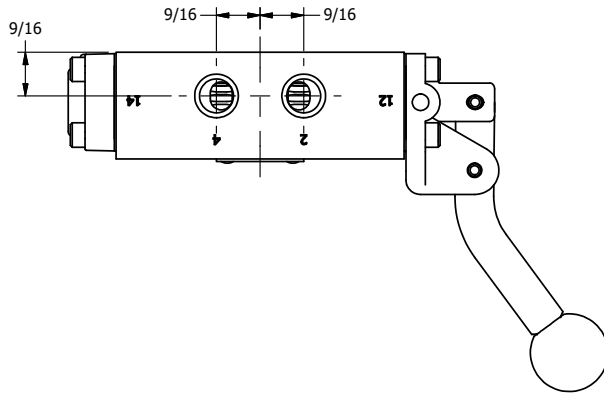

4

3

2

1

AAA
PRODUCTS
INTERNATIONAL

**AAA PRODUCTS
INTERNATIONAL**
7114 Harry Hines Blvd
Dallas, TX 75235

TITLE: 1/4" SIDE PORT, LEVER, 3 POS,
SPR CLSD CTR,
CURVED LVR, HVY DTY, RED KNOB

DRAWING NO.:
DIM_HY2CHJ