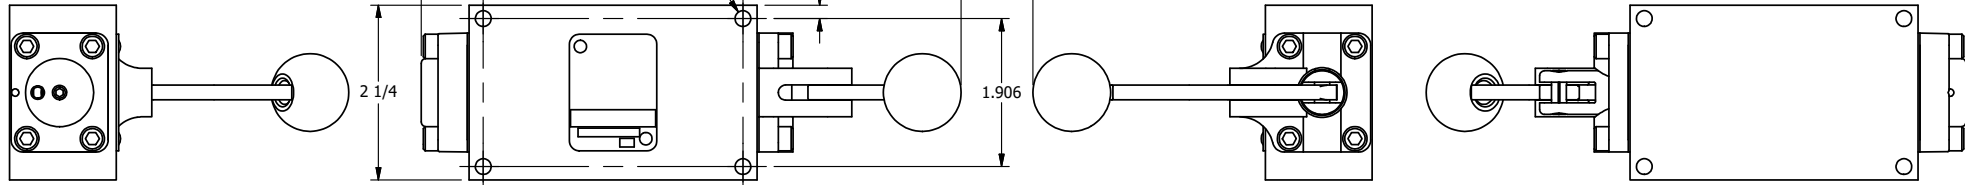

4

3

2

1

AAA
PRODUCTS
INTERNATIONAL

**AAA PRODUCTS
INTERNATIONAL**
7114 Harry Hines Blvd
Dallas, TX 75235

TITLE: 1/4" SIDE PORT, LEVER, 3 POS,
SPR CLSD CTR,
CURVED LVR, HVY DTY, RED KNOB

DRAWING NO.:
DIM_HY2CHJ