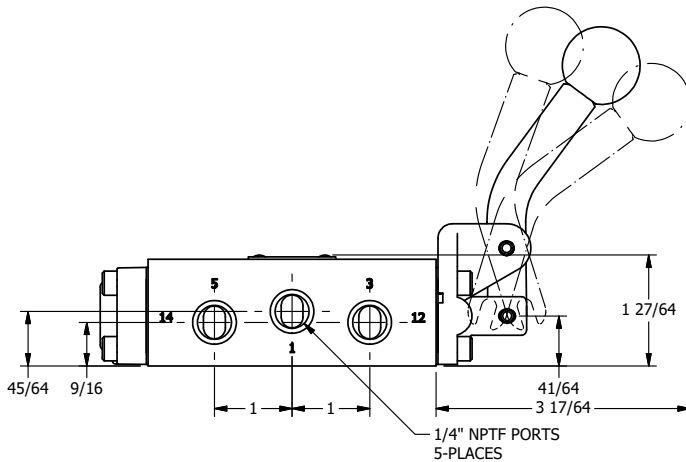

4

3

2

1

AAA
PRODUCTS
INTERNATIONAL

**AAA PRODUCTS
INTERNATIONAL**
7114 Harry Hines Blvd
Dallas, TX 75235

TITLE: 1/4" SIDE PORT, LEVER, 3 POS,
SPR CLSD CTR,
CURVED LVR, HVY DTY, RED KNOB

DRAWING NO.:
DIM_HY2CHJ