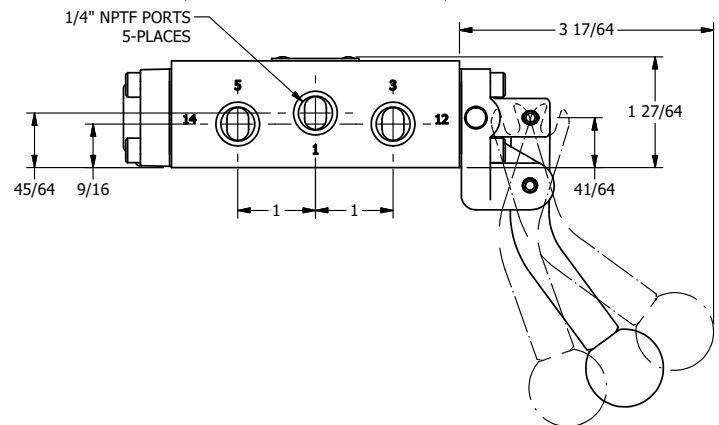

**AAA**  
PRODUCTS  
INTERNATIONAL

**AAA PRODUCTS  
INTERNATIONAL**  
7114 Harry Hines Blvd  
Dallas, TX 75235

TITLE: 1/4" SIDE PORT, LEVER, 3 POS,  
SPR CLSD CTR,  
CURVED LVR, PINLOCK ABC, 90D LVR

DRAWING NO.:  
DIM\_HY2CEJT