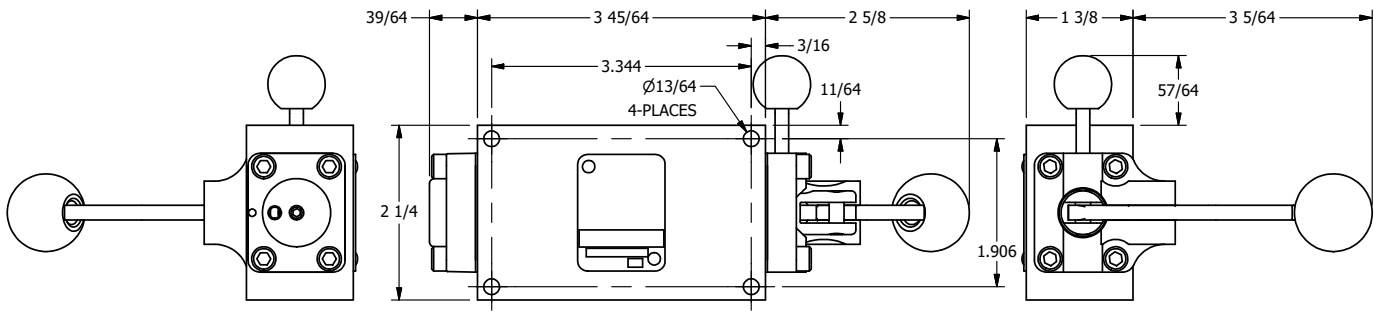

4

3

2

1

B

B

A

A

**AAA**  
PRODUCTS  
INTERNATIONAL

**AAA PRODUCTS  
INTERNATIONAL**  
7114 Harry Hines Blvd  
Dallas, TX 75235

TITLE: 1/4" SIDE PORT, LEVER, 3 POS,  
SPR CLSD CTR,  
CURVED LVR, PINLOCK ABC, 90D LVR

DRAWING NO.:  
DIM\_HY2CEJT