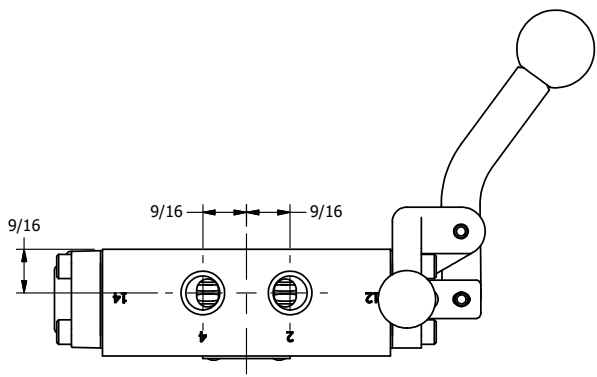

4

3

2

1

B

B

A

A

AAA
PRODUCTS
INTERNATIONAL

**AAA PRODUCTS
INTERNATIONAL**
7114 Harry Hines Blvd
Dallas, TX 75235

TITLE: 1/4" SIDE PORT, LEVER, 3 POS,
SPR CLSD CTR,
CURVED LVR, PINLOCK ABC, 90D LVR

DRAWING NO.:
DIM_HY2CEJT

4

3

2

1

A

A

↑

THE INFORMATION CONTAINED WITHIN THIS DOCUMENT IS PROPRIETARY TO AAA PRODUCTS AND MAY NOT BE DISCLOSED WITHOUT PRIOR WRITTEN CONSENT