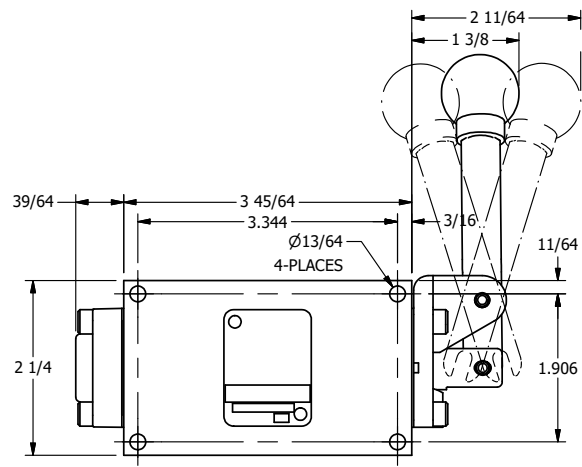

4

3

2

1

4

3

2

1

AAA
PRODUCTS
INTERNATIONAL

**AAA PRODUCTS
INTERNATIONAL**
7114 Harry Hines Blvd
Dallas, TX 75235

TITLE: 1/4" SIDE PORT, LEVER, 3 POS,
SPR CLSD CTR,
BENT LVR RT, 90D LVR

DRAWING NO.:
DIM_HY2BRR

THE INFORMATION CONTAINED WITHIN THIS DOCUMENT IS PROPRIETARY TO AAA PRODUCTS AND MAY NOT BE DISCLOSED WITHOUT PRIOR WRITTEN CONSENT