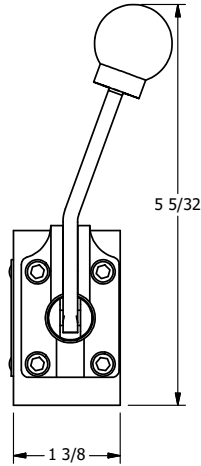

4

3

2

1

4

3

2

1

AAA
PRODUCTS
INTERNATIONAL

**AAA PRODUCTS
INTERNATIONAL**
7114 Harry Hines Blvd
Dallas, TX 75235

TITLE: 1/4" SIDE PORT, LEVER, 3 POS,
SPR CLSD CTR,
BENT LVR RT, 90D LVR

DRAWING NO.:
DIM_HY2BRR

THE INFORMATION CONTAINED WITHIN THIS DOCUMENT IS PROPRIETARY TO AAA PRODUCTS AND MAY NOT BE DISCLOSED WITHOUT PRIOR WRITTEN CONSENT