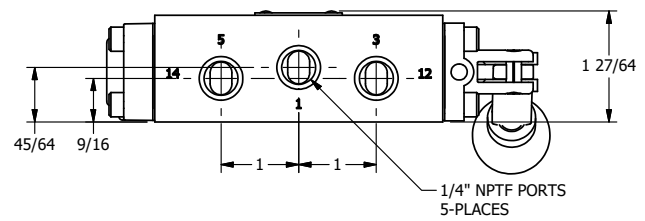

4

3

2

1

4

3

2

1

AAA
PRODUCTS
INTERNATIONAL

**AAA PRODUCTS
INTERNATIONAL**
7114 Harry Hines Blvd
Dallas, TX 75235

TITLE: 1/4" SIDE PORT, LEVER, 3 POS,
SPR CLSD CTR,
BENT LVR RT, 90D LVR

DRAWING NO.:
DIM_HY2BRR

THE INFORMATION CONTAINED WITHIN THIS DOCUMENT IS PROPRIETARY TO AAA PRODUCTS AND MAY NOT BE DISCLOSED WITHOUT PRIOR WRITTEN CONSENT