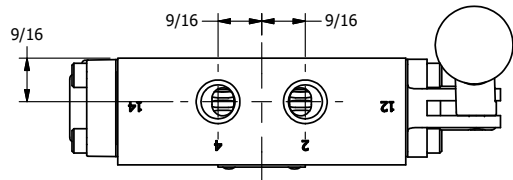

4

3

2

1

4

3

2

1

AAA
PRODUCTS
INTERNATIONAL

**AAA PRODUCTS
INTERNATIONAL**
7114 Harry Hines Blvd
Dallas, TX 75235

TITLE: 1/4" SIDE PORT, LEVER, 3 POS,
SPR CLSD CTR,
BENT LVR RT, 90D LVR

DRAWING NO.:
DIM_HY2BRR

THE INFORMATION CONTAINED WITHIN THIS DOCUMENT IS PROPRIETARY TO AAA PRODUCTS AND MAY NOT BE DISCLOSED WITHOUT PRIOR WRITTEN CONSENT