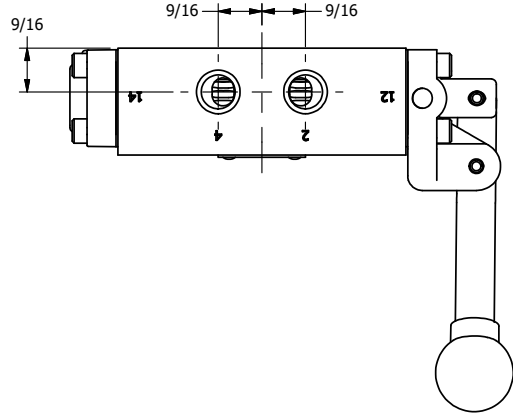

4

3

2

1

AAA
PRODUCTS
INTERNATIONAL

**AAA PRODUCTS
INTERNATIONAL**
7114 Harry Hines Blvd
Dallas, TX 75235

TITLE: 1/4" SIDE PORT, LEVER, 3 POS,
SPR CLSD CTR,
BENT LVR RT, LOCKOUT B

DRAWING NO.:
DIM_HY2BRLO