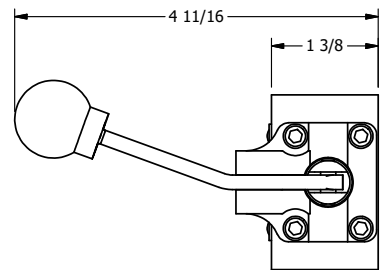

4

3

2

1

AAA
PRODUCTS
INTERNATIONAL

**AAA PRODUCTS
INTERNATIONAL**
7114 Harry Hines Blvd
Dallas, TX 75235

TITLE: 1/4" SIDE PORT, LEVER, 3 POS,
SPR CLSD CTR,
BENT LVR RT, LOCKOUT B

DRAWING NO.:
DIM_HY2BRLO