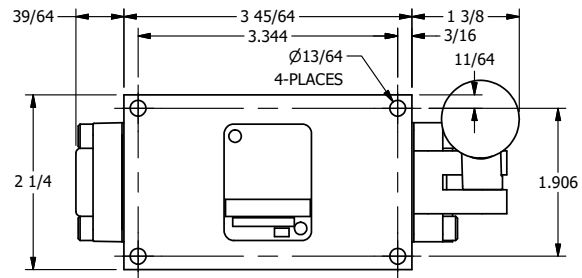

4

3

2

1

AAA
PRODUCTS
INTERNATIONAL

**AAA PRODUCTS
INTERNATIONAL**
7114 Harry Hines Blvd
Dallas, TX 75235

TITLE: 1/4" SIDE PORT, LEVER, 3 POS,
SPR CLSD CTR,
BENT LVR RT, LOCKOUT B

DRAWING NO.:
DIM_HY2BRLO