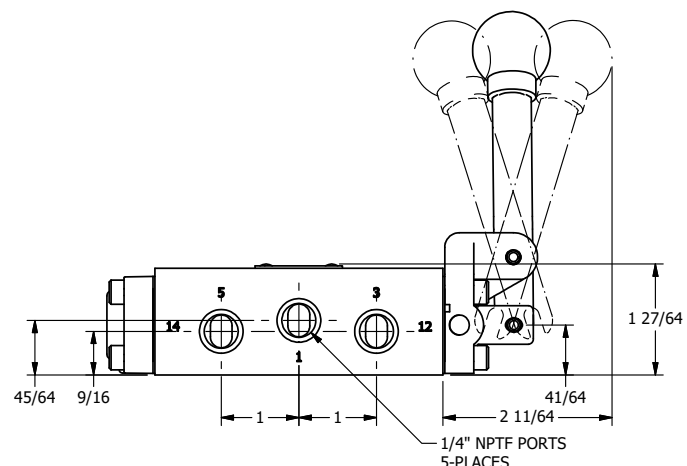

4

3

2

1

AAA
PRODUCTS
INTERNATIONAL

**AAA PRODUCTS
INTERNATIONAL**
7114 Harry Hines Blvd
Dallas, TX 75235

TITLE: 1/4" SIDE PORT, LEVER, 3 POS,
SPR CLSD CTR,
BENT LVR RT, LOCKOUT B

DRAWING NO.:
DIM_HY2BRLO