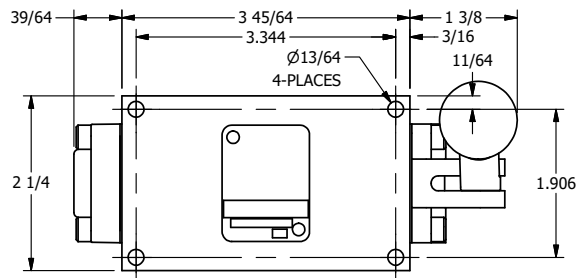

4

3

2

1

**AAA**  
PRODUCTS  
INTERNATIONAL

**AAA PRODUCTS  
INTERNATIONAL**  
7114 Harry Hines Blvd  
Dallas, TX 75235

TITLE: 1/4" SIDE PORT, LEVER, 3 POS,  
SPR CLSD CTR,  
BNT LVR RT, HVY DTY, LOCKOUT B

DRAWING NO.:  
DIM\_HY2BRHLO