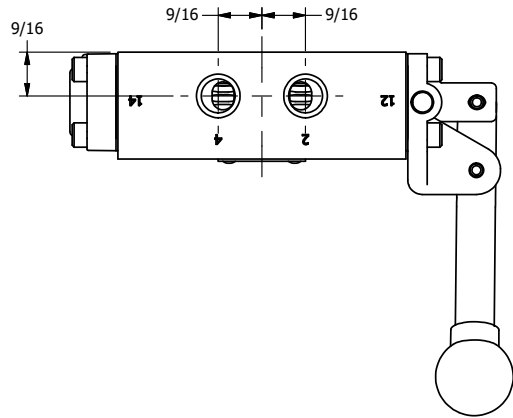

4

3

2

1

**AAA**  
PRODUCTS  
INTERNATIONAL

**AAA PRODUCTS  
INTERNATIONAL**  
7114 Harry Hines Blvd  
Dallas, TX 75235

TITLE: 1/4" SIDE PORT, LEVER, 3 POS,  
SPR CLSD CTR,  
BNT LVR RT, HVY DTY, LOCKOUT B

DRAWING NO.:  
DIM\_HY2BRHLO