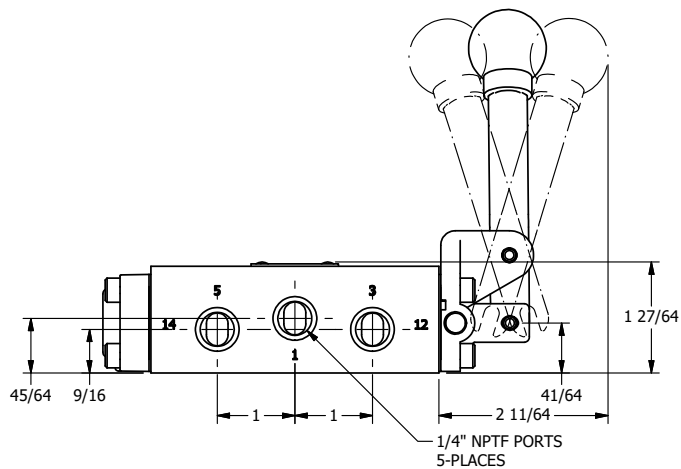

4

3

2

1

**AAA**  
PRODUCTS  
INTERNATIONAL

**AAA PRODUCTS  
INTERNATIONAL**  
7114 Harry Hines Blvd  
Dallas, TX 75235

TITLE: 1/4" SIDE PORT, LEVER, 3 POS,  
SPR CLSD CTR,  
BNT LVR RT, HVY DTY, LOCKOUT B

DRAWING NO.:  
DIM\_HY2BRHLO