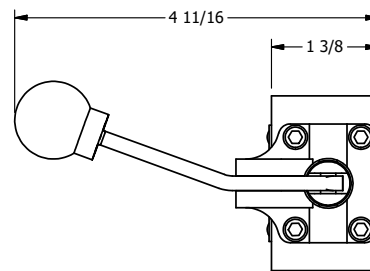

4

3

2

1

**AAA**  
PRODUCTS  
INTERNATIONAL

**AAA PRODUCTS  
INTERNATIONAL**  
7114 Harry Hines Blvd  
Dallas, TX 75235

TITLE: 1/4" SIDE PORT, LEVER, 3 POS,  
SPR CLSD CTR,  
BNT LVR RT, HVY DTY, LOCKOUT B

DRAWING NO.:  
DIM\_HY2BRHLO