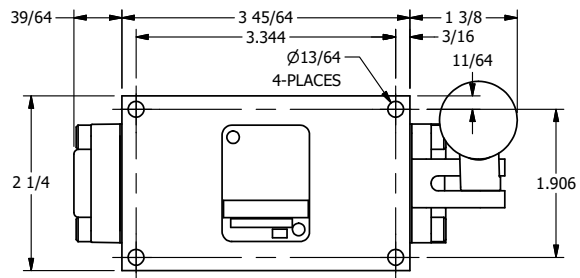

4

3

2

1

4

3

2

1

AAA
PRODUCTS
INTERNATIONAL

**AAA PRODUCTS
INTERNATIONAL**
7114 Harry Hines Blvd
Dallas, TX 75235

TITLE: 1/4" SIDE PORT, LEVER, 3 POS,
SPR CLSD CTR,
BENT LVR RT, HVY DTY

DRAWING NO.:
DIM_HY2BRH

THE INFORMATION CONTAINED WITHIN THIS DOCUMENT IS PROPRIETARY TO AAA PRODUCTS AND MAY NOT BE DISCLOSED WITHOUT PRIOR WRITTEN CONSENT