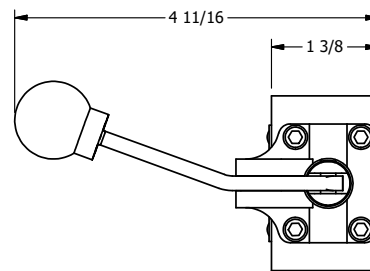

4

3

2

1

4

3

2

1

AAA
PRODUCTS
INTERNATIONAL

**AAA PRODUCTS
INTERNATIONAL**
7114 Harry Hines Blvd
Dallas, TX 75235

TITLE: 1/4" SIDE PORT, LEVER, 3 POS,
SPR CLSD CTR,
BENT LVR RT, HVY DTY

DRAWING NO.:
DIM_HY2BRH

THE INFORMATION CONTAINED WITHIN THIS DOCUMENT IS PROPRIETARY TO AAA PRODUCTS AND MAY NOT BE DISCLOSED WITHOUT PRIOR WRITTEN CONSENT