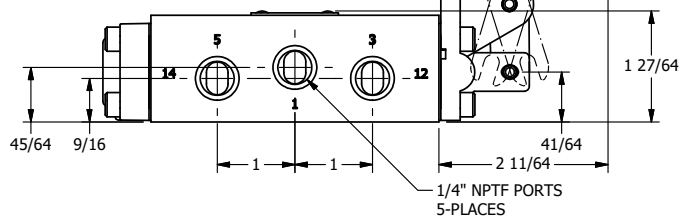

4

3

2

1

4

3

2

1

AAA
PRODUCTS
INTERNATIONAL

**AAA PRODUCTS
INTERNATIONAL**
7114 Harry Hines Blvd
Dallas, TX 75235

TITLE: 1/4" SIDE PORT, LEVER, 3 POS,
SPR CLSD CTR,
BENT LVR RT, HVY DTY

DRAWING NO.:
DIM_HY2BRH

THE INFORMATION CONTAINED WITHIN THIS DOCUMENT IS PROPRIETARY TO AAA PRODUCTS AND MAY NOT BE DISCLOSED WITHOUT PRIOR WRITTEN CONSENT