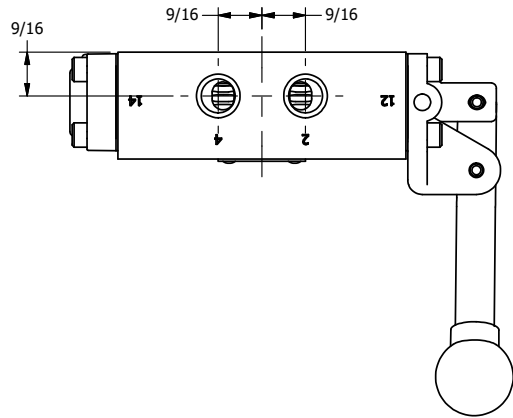

4

3

2

1

4

3

2

1

AAA
PRODUCTS
INTERNATIONAL

**AAA PRODUCTS
INTERNATIONAL**
7114 Harry Hines Blvd
Dallas, TX 75235

TITLE: 1/4" SIDE PORT, LEVER, 3 POS,
SPR CLSD CTR,
BENT LVR RT, HVY DTY

DRAWING NO.:
DIM_HY2BRH

THE INFORMATION CONTAINED WITHIN THIS DOCUMENT IS PROPRIETARY TO AAA PRODUCTS AND MAY NOT BE DISCLOSED WITHOUT PRIOR WRITTEN CONSENT