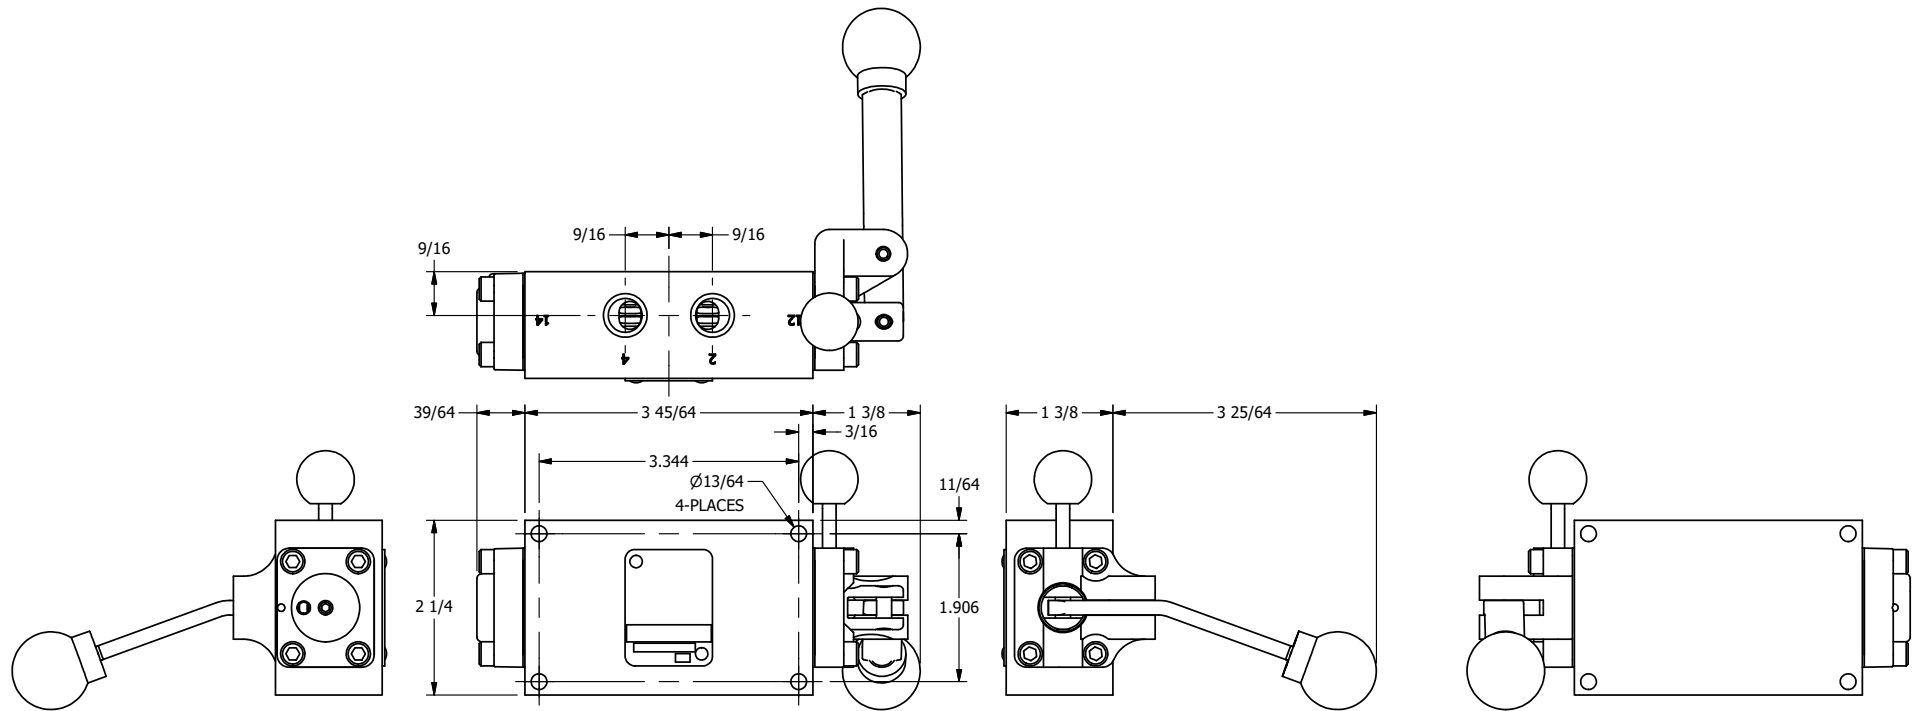

4

3

2

1

B

B

A

A

AAA
PRODUCTS
INTERNATIONAL

**AAA PRODUCTS
INTERNATIONAL**
7114 Harry Hines Blvd
Dallas, TX 75235

TITLE: 1/4" SIDE PORT, LEVER, 3 POS,
SPR CLSD CTR,
BNT LVR RT, PINLOCK ABC, 180D LVR

DRAWING NO.:
DIM_HY2BRET

4

3

2

1

THE INFORMATION CONTAINED WITHIN THIS DOCUMENT IS PROPRIETARY TO AAA PRODUCTS AND MAY NOT BE DISCLOSED WITHOUT PRIOR WRITTEN CONSENT