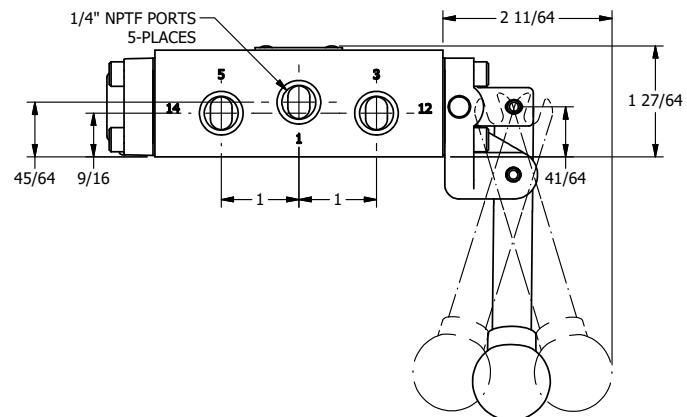

AAA
PRODUCTS
INTERNATIONAL

**AAA PRODUCTS
INTERNATIONAL**
7114 Harry Hines Blvd
Dallas, TX 75235

TITLE: 1/4" SIDE PORT, LEVER, 3 POS,
SPR CLSD CTR,
BNT LVR RT, PINLOCK ABC, 180D LVR

DRAWING NO.:
DIM_HY2BRET