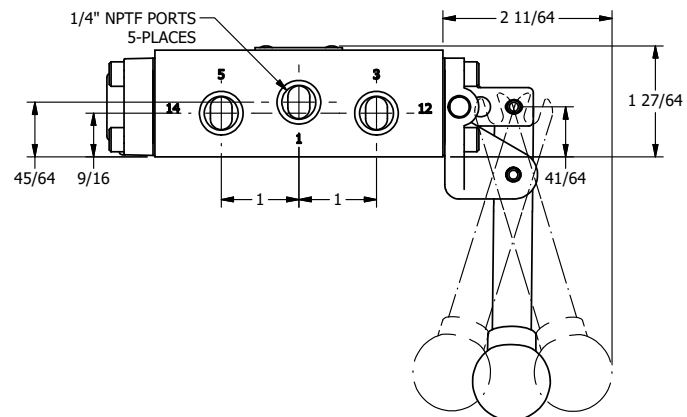

AAA
PRODUCTS
INTERNATIONAL

**AAA PRODUCTS
INTERNATIONAL**
7114 Harry Hines Blvd
Dallas, TX 75235

TITLE: 1/4" SIDE PORT, LEVER, 3 POS,
SPR CLSD CTR, BNT LVR RT,
PINLOCK ABC, HVY DTY, 180D LVR

DRAWING NO.:
DIM_HY2BREHT