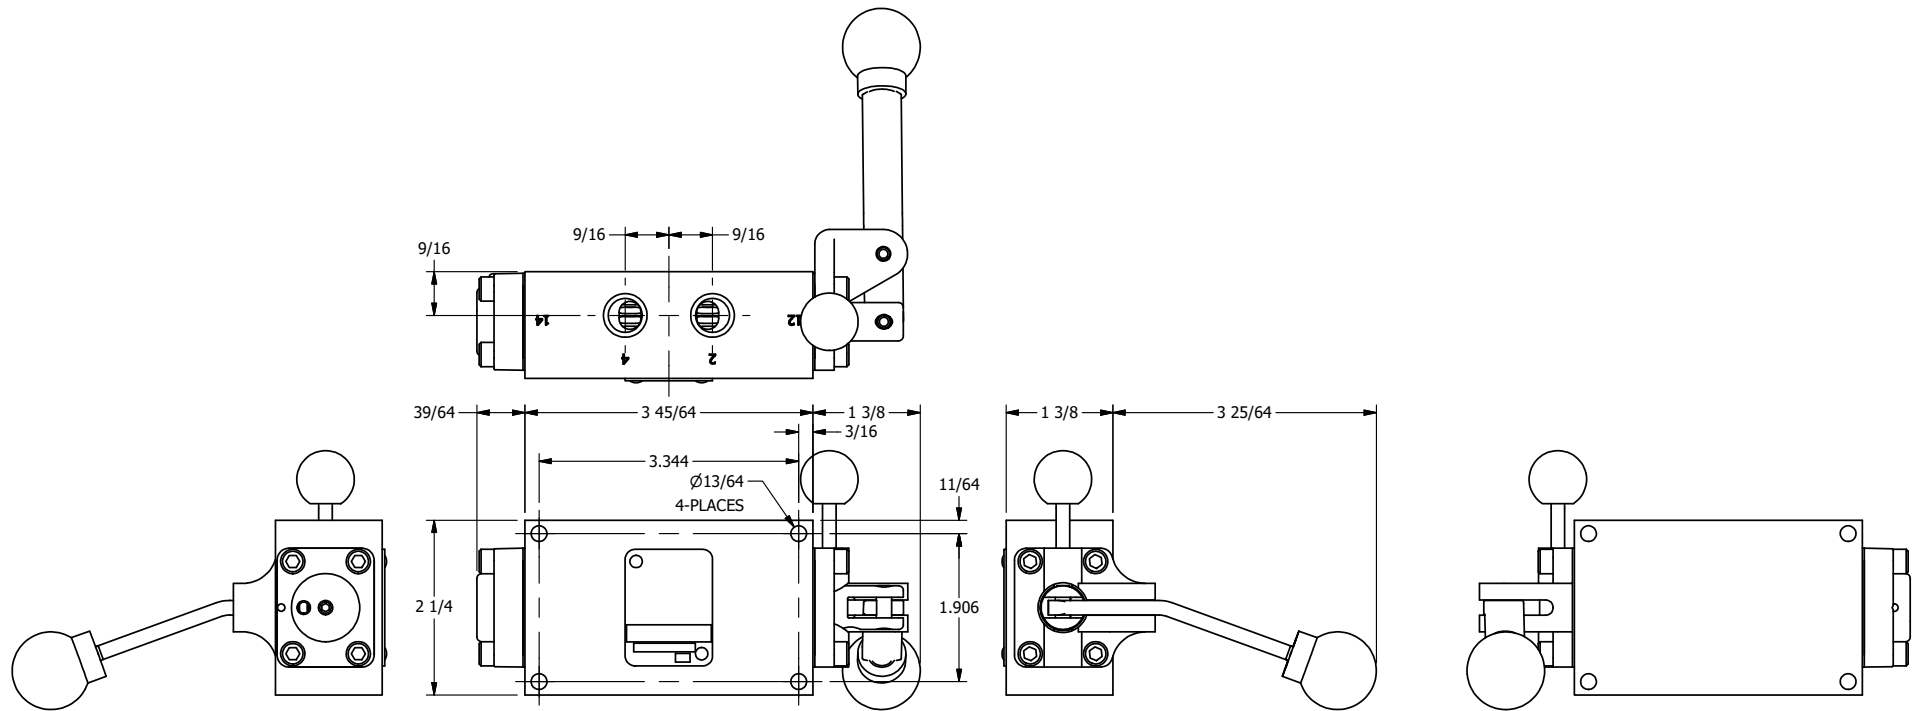

4

3

2

1

B

B

A

A

AAA
PRODUCTS
INTERNATIONAL

**AAA PRODUCTS
INTERNATIONAL**
7114 Harry Hines Blvd
Dallas, TX 75235

TITLE: 1/4" SIDE PORT, LEVER, 3 POS,
SPR CLSD CTR, BNT LVR RT,
PINLOCK ABC, HVY DTY, 180D LVR

DRAWING NO.:
DIM_HY2BREHT

4

3

2

1

THE INFORMATION CONTAINED WITHIN THIS DOCUMENT IS PROPRIETARY TO AAA PRODUCTS AND MAY NOT BE DISCLOSED WITHOUT PRIOR WRITTEN CONSENT