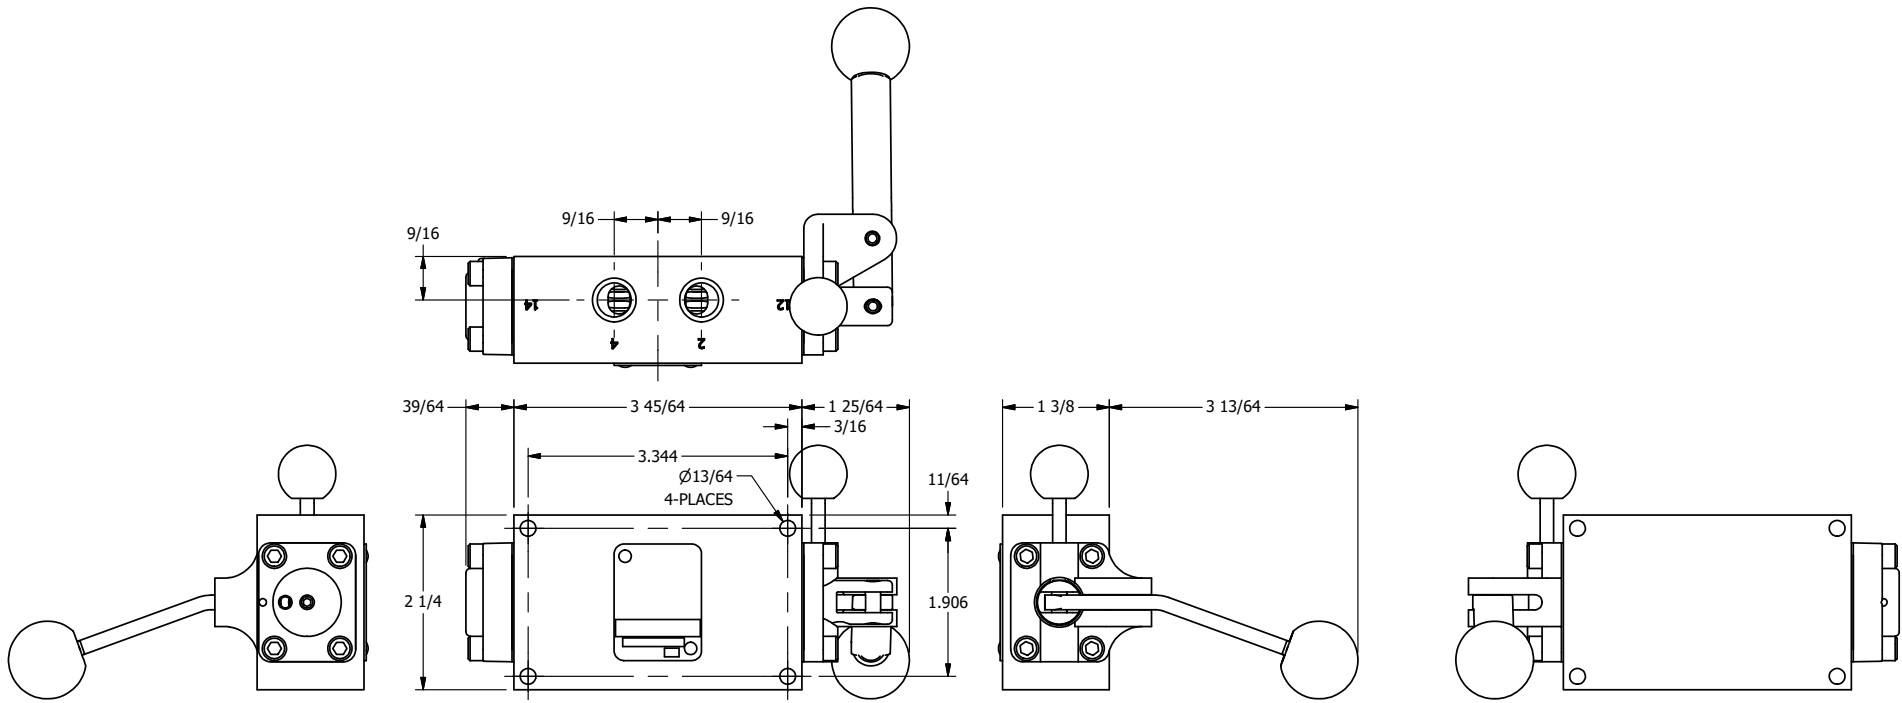

AAA
PRODUCTS
INTERNATIONAL

AAA PRODUCTS INTERNATIONAL
7114 Harry Hines Blvd
Dallas, TX 75235

TITLE: 1/4" SIDE PORT, LEVER, 3 POS,
SPR CLSD CTR, BNT LVR RT, HVY DTY,
PINLOCK ABC, RED KNOB, 180D LVR

DRAWING NO.:
DIM_HY2BREHJT