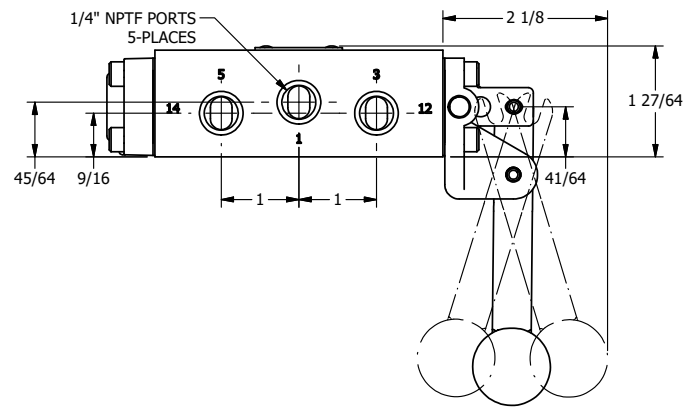

AAA
PRODUCTS
INTERNATIONAL

AAA PRODUCTS INTERNATIONAL
7114 Harry Hines Blvd
Dallas, TX 75235

TITLE: 1/4" SIDE PORT, LEVER, 3 POS,
SPR CLSD CTR, BNT LVR RT, HVY DTY,
PINLOCK ABC, RED KNOB, 180D LVR

DRAWING NO.:
DIM_HY2BREHJT