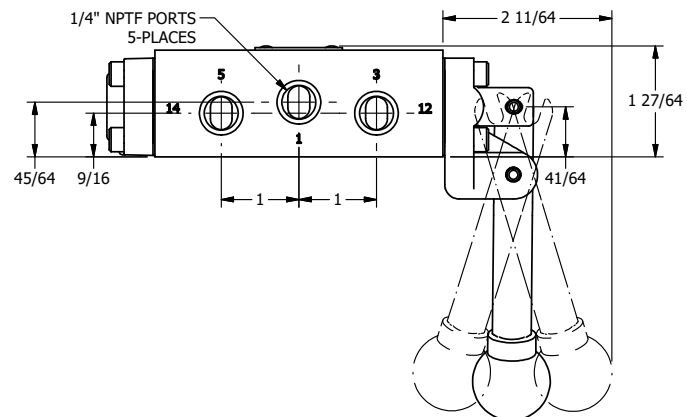

AAA
PRODUCTS
INTERNATIONAL

AAA PRODUCTS INTERNATIONAL
7114 Harry Hines Blvd
Dallas, TX 75235

TITLE: 1/4" SIDE PORT, LEVER, 3 POS,
SPR CTR, LEVER SHFT, CLSD CTR SPL,
BENT LVR LFT, 180D LVR

DRAWING NO.:
DIM_HY2BLT