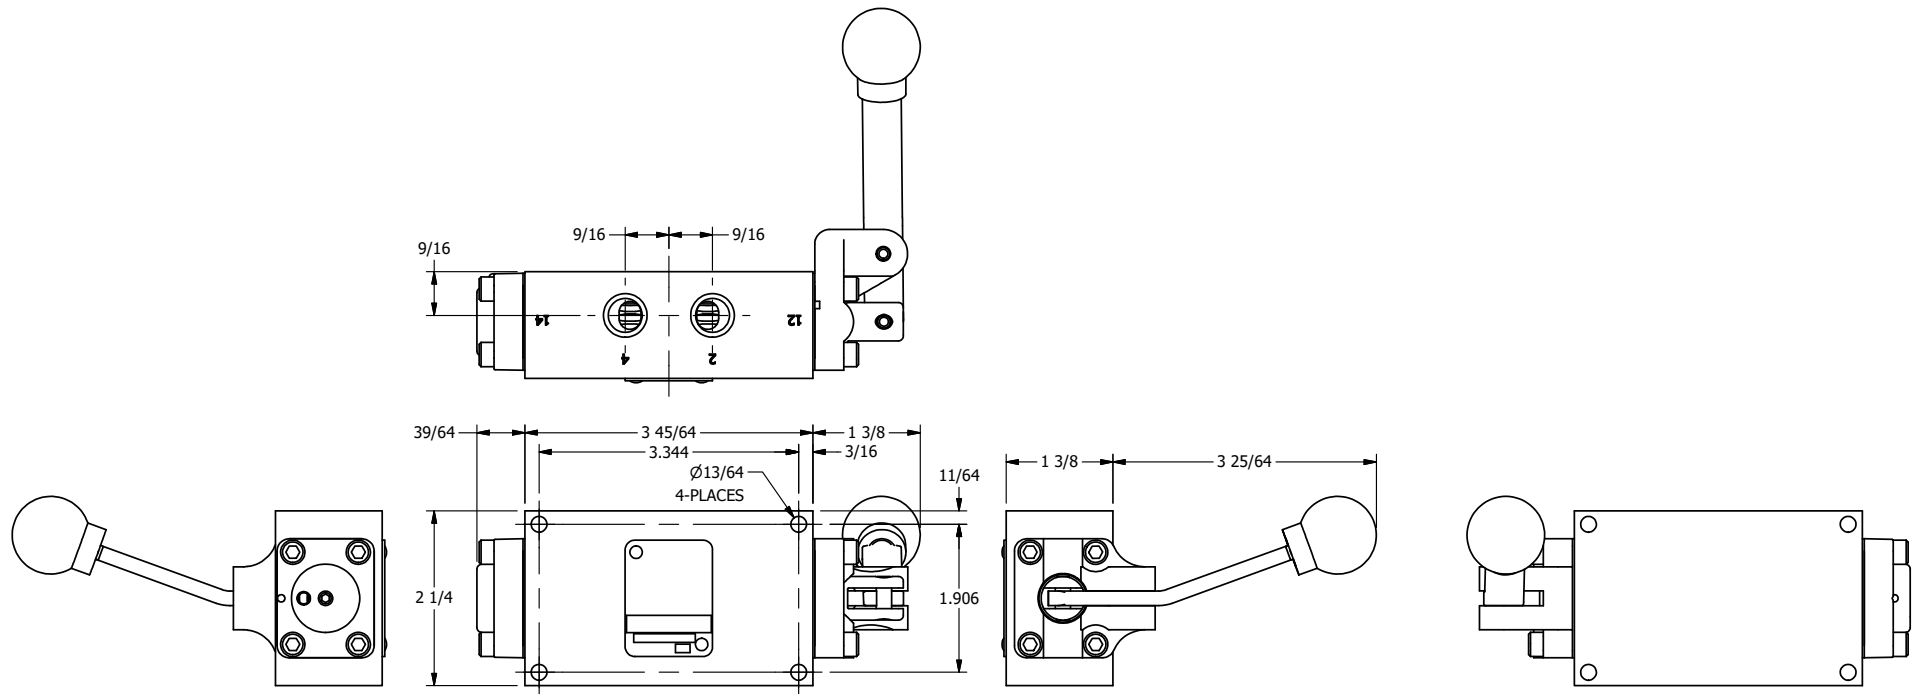

AAA
PRODUCTS
INTERNATIONAL

AAA PRODUCTS INTERNATIONAL
7114 Harry Hines Blvd
Dallas, TX 75235

TITLE: 1/4" SIDE PORT, LEVER, 3 POS,
SPR CTR, LEVER SHFT, CLSD CTR SPL,
BENT LVR LFT, 180D LVR

DRAWING NO.:
DIM_HY2BLT