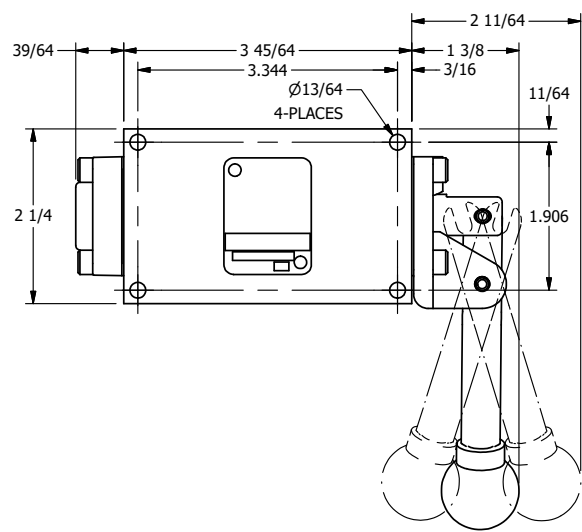

4

3

2

1

**AAA**  
PRODUCTS  
INTERNATIONAL

**AAA PRODUCTS INTERNATIONAL**  
7114 Harry Hines Blvd  
Dallas, TX 75235

TITLE: 1/4" SIDE PORT, LEVER, 3 POS,  
SPR CTR, LEVER SHFT, CLSD CTR SPL,  
BENT LVR LFT, 270D LVR

DRAWING NO.:  
DIM\_HY2BLRT

THE INFORMATION CONTAINED WITHIN THIS DOCUMENT IS PROPRIETARY TO AAA PRODUCTS AND MAY NOT BE DISCLOSED WITHOUT PRIOR WRITTEN CONSENT

4

3

2

1

B

B