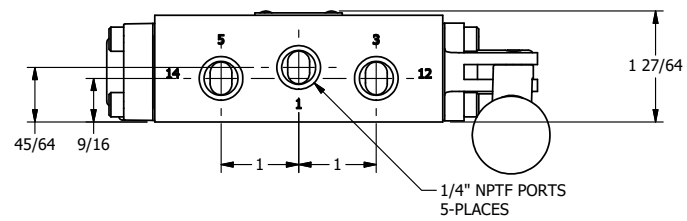

4

3

2

1

**AAA**  
PRODUCTS  
INTERNATIONAL

**AAA PRODUCTS INTERNATIONAL**  
7114 Harry Hines Blvd  
Dallas, TX 75235

TITLE: 1/4" SIDE PORT, LEVER, 3 POS,  
SPR CTR, LEVER SHFT, CLSD CTR SPL,  
BENT LVR LFT, 270D LVR

DRAWING NO.:  
DIM\_HY2BLRT

THE INFORMATION CONTAINED WITHIN THIS DOCUMENT IS PROPRIETARY TO AAA PRODUCTS AND MAY NOT BE DISCLOSED WITHOUT PRIOR WRITTEN CONSENT

4

3

2

1

B

B