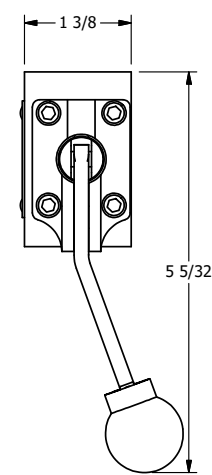

4

3

2

1

**AAA**  
PRODUCTS  
INTERNATIONAL

**AAA PRODUCTS INTERNATIONAL**  
7114 Harry Hines Blvd  
Dallas, TX 75235

TITLE: 1/4" SIDE PORT, LEVER, 3 POS,  
SPR CTR, LEVER SHFT, CLSD CTR SPL,  
BENT LVR LFT, 270D LVR

DRAWING NO.:  
DIM\_HY2BLRT

THE INFORMATION CONTAINED WITHIN THIS DOCUMENT IS PROPRIETARY TO AAA PRODUCTS AND MAY NOT BE DISCLOSED WITHOUT PRIOR WRITTEN CONSENT

4

3

2

1

B

B