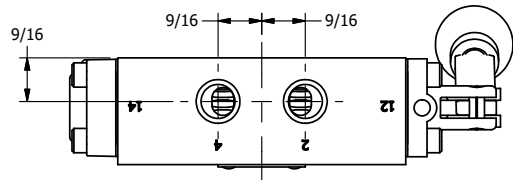

4

3

2

1

**AAA**  
PRODUCTS  
INTERNATIONAL

**AAA PRODUCTS INTERNATIONAL**  
7114 Harry Hines Blvd  
Dallas, TX 75235

TITLE: 1/4" SIDE PORT, LEVER, 3 POS,  
SPR CTR, LEVER SHFT, CLSD CTR SPL,  
BENT LVR LFT, 270D LVR

DRAWING NO.:  
DIM\_HY2BLRT

THE INFORMATION CONTAINED WITHIN THIS DOCUMENT IS PROPRIETARY TO AAA PRODUCTS AND MAY NOT BE DISCLOSED WITHOUT PRIOR WRITTEN CONSENT

4

3

2

1

B

B