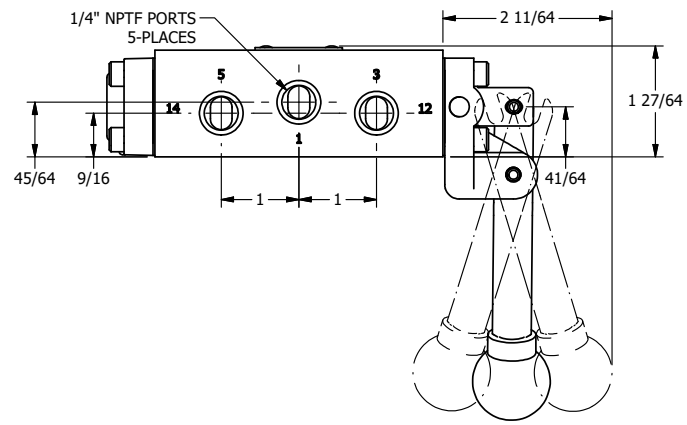

AAA
PRODUCTS
INTERNATIONAL

**AAA PRODUCTS
INTERNATIONAL**
7114 Harry Hines Blvd
Dallas, TX 75235

TITLE: 1/4" SIDE PORT, LEVER, 3 POS,
SPR CLSD CTR,
BNT LVR LEFT, LOCKOUT B, 180D LVR

DRAWING NO.:
DIM_HY2BLL0T