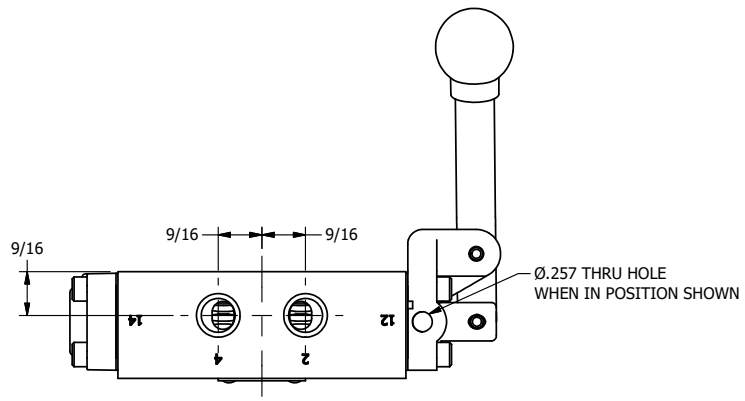

AAA
PRODUCTS
INTERNATIONAL

**AAA PRODUCTS
INTERNATIONAL**
7114 Harry Hines Blvd
Dallas, TX 75235

TITLE: 1/4" SIDE PORT, LEVER, 3 POS,
SPR CLSD CTR,
BNT LVR LEFT, LOCKOUT B, 180D LVR

DRAWING NO.:
DIM_HY2BLL0T