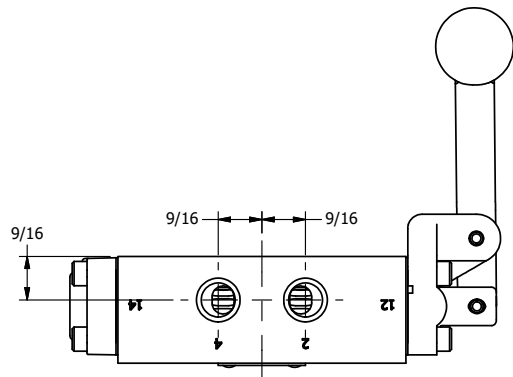

4

3

2

1

B

B

A

A

4

3

2

1

AAA
PRODUCTS
INTERNATIONAL

AAA PRODUCTS INTERNATIONAL
7114 Harry Hines Blvd
Dallas, TX 75235

TITLE: 1/4" SIDE PORT, LEVER, 3 POS,
SPR CLSD CTR,
BNT LVR LFT, RED KNOB, 180D LVR

DRAWING NO.:
DIM_HY2BLJT

THE INFORMATION CONTAINED WITHIN THIS DOCUMENT IS PROPRIETARY TO AAA PRODUCTS AND MAY NOT BE DISCLOSED WITHOUT PRIOR WRITTEN CONSENT