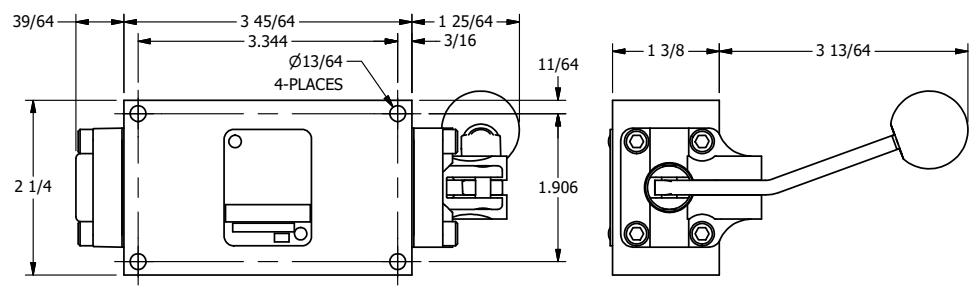

4

3

2

1

B

B

A

A

4

3

2

1

AAA
PRODUCTS
INTERNATIONAL

AAA PRODUCTS INTERNATIONAL
7114 Harry Hines Blvd
Dallas, TX 75235

TITLE: 1/4" SIDE PORT, LEVER, 3 POS,
SPR CLSD CTR,
BNT LVR LFT, RED KNOB, 180D LVR

DRAWING NO.:
DIM_HY2BLJT

THE INFORMATION CONTAINED WITHIN THIS DOCUMENT IS PROPRIETARY TO AAA PRODUCTS AND MAY NOT BE DISCLOSED WITHOUT PRIOR WRITTEN CONSENT