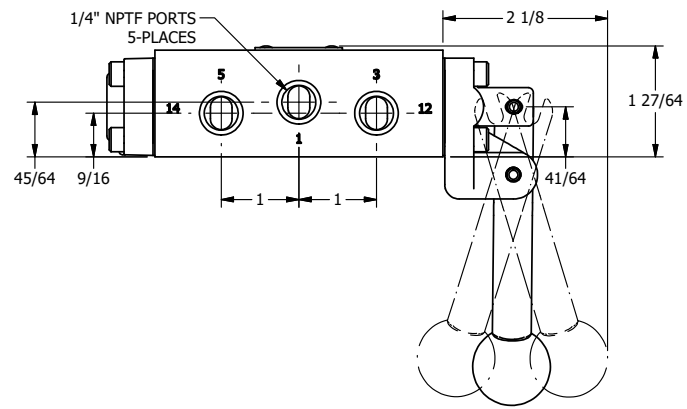

4

3

2

1

B

B

A

A

4

3

2

1

AAA
PRODUCTS
INTERNATIONAL

AAA PRODUCTS INTERNATIONAL
7114 Harry Hines Blvd
Dallas, TX 75235

TITLE: 1/4" SIDE PORT, LEVER, 3 POS,
SPR CLSD CTR,
BNT LVR LFT, RED KNOB, 180D LVR

DRAWING NO.:
DIM_HY2BLJT

THE INFORMATION CONTAINED WITHIN THIS DOCUMENT IS PROPRIETARY TO AAA PRODUCTS AND MAY NOT BE DISCLOSED WITHOUT PRIOR WRITTEN CONSENT