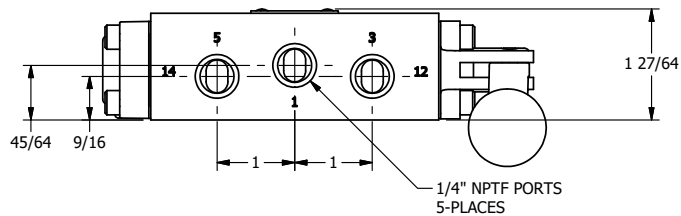

4

3

2

1

AAA
PRODUCTS
INTERNATIONAL

AAA PRODUCTS INTERNATIONAL
7114 Harry Hines Blvd
Dallas, TX 75235

TITLE: 1/4" SIDE PORT, LEVER, 3 POS,
SPR CLSD CTR,
BNT LVR LFT, RED KNOB, 270D LVR

DRAWING NO.:
DIM_HY2BLJRT