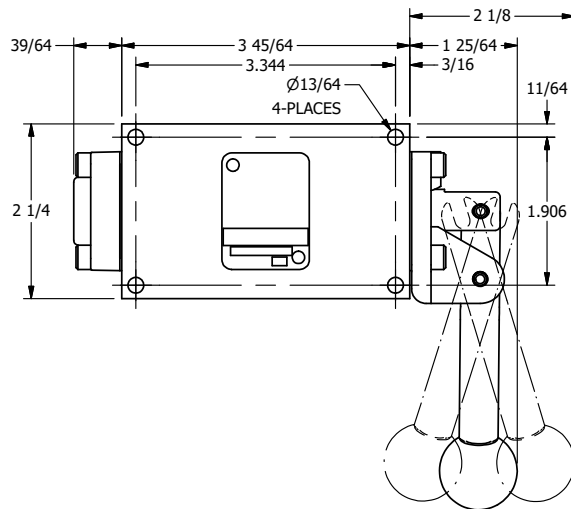

4

3

2

1

AAA
PRODUCTS
INTERNATIONAL

AAA PRODUCTS INTERNATIONAL
7114 Harry Hines Blvd
Dallas, TX 75235

TITLE: 1/4" SIDE PORT, LEVER, 3 POS,
SPR CLSD CTR,
BNT LVR LFT, RED KNOB, 270D LVR

DRAWING NO.:
DIM_HY2BLJRT