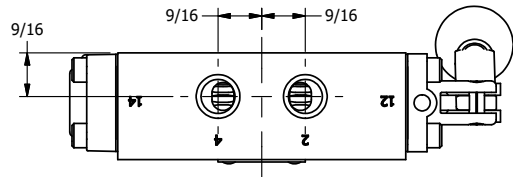

4

3

2

1

AAA
PRODUCTS
INTERNATIONAL

AAA PRODUCTS INTERNATIONAL
7114 Harry Hines Blvd
Dallas, TX 75235

TITLE: 1/4" SIDE PORT, LEVER, 3 POS,
SPR CLSD CTR,
BNT LVR LFT, RED KNOB, 270D LVR

DRAWING NO.:
DIM_HY2BLJRT