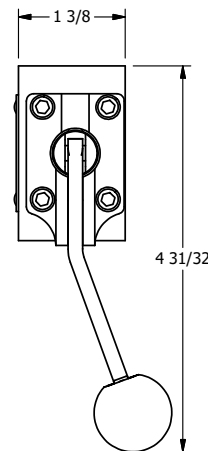

4

3

2

1

AAA
PRODUCTS
INTERNATIONAL

AAA PRODUCTS INTERNATIONAL
7114 Harry Hines Blvd
Dallas, TX 75235

TITLE: 1/4" SIDE PORT, LEVER, 3 POS,
SPR CLSD CTR,
BNT LVR LFT, RED KNOB, 270D LVR

DRAWING NO.:
DIM_HY2BLJRT