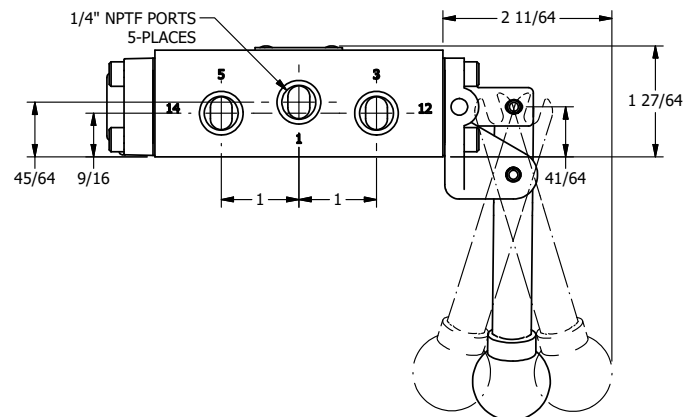

AAA
PRODUCTS
INTERNATIONAL

**AAA PRODUCTS
INTERNATIONAL**
7114 Harry Hines Blvd
Dallas, TX 75235

TITLE: 1/4" SIDE PORT, LEVER, 3 POS,
SPR CLSD CTR,
BNT LVR LFT, HVY DTY, 90D LVR

DRAWING NO.:
DIM_HY2BLHT

4