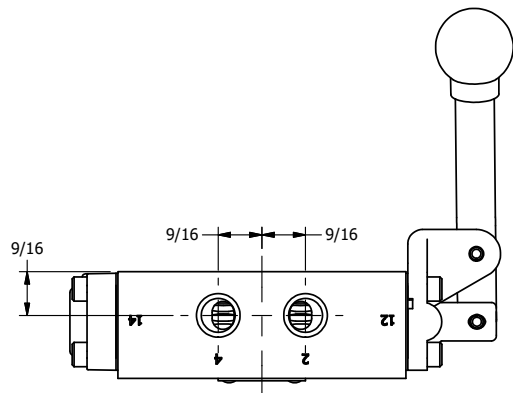

4

3

2

1

B

B

A

A

AAA
PRODUCTS
INTERNATIONAL

**AAA PRODUCTS
INTERNATIONAL**
7114 Harry Hines Blvd
Dallas, TX 75235

TITLE: 1/4" SIDE PORT, LEVER, 3 POS,
SPR CLSD CTR,
BNT LVR LFT, HVY DTY, 90D LVR

DRAWING NO.:
DIM_HY2BLHT

4

3

2

1

↑

THE INFORMATION CONTAINED WITHIN THIS DOCUMENT IS PROPRIETARY TO AAA PRODUCTS AND MAY NOT BE DISCLOSED WITHOUT PRIOR WRITTEN CONSENT