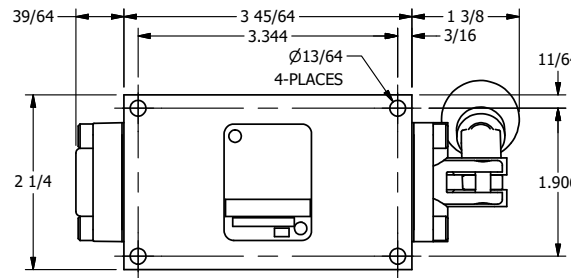

4

3

2

1

B

B

A

A

AAA
PRODUCTS
INTERNATIONAL

**AAA PRODUCTS
INTERNATIONAL**
7114 Harry Hines Blvd
Dallas, TX 75235

TITLE: 1/4" SIDE PORT, LEVER, 3 POS,
SPR CLSD CTR,
BNT LVR LFT, HVY DTY, 90D LVR

DRAWING NO.:
DIM_HY2BLHT

4

3

2

1

↑

THE INFORMATION CONTAINED WITHIN THIS DOCUMENT IS PROPRIETARY TO AAA PRODUCTS AND MAY NOT BE DISCLOSED WITHOUT PRIOR WRITTEN CONSENT