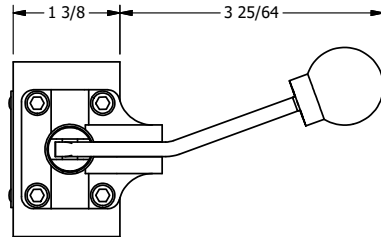

4

3

2

1

B

B

A

A

AAA
PRODUCTS
INTERNATIONAL

**AAA PRODUCTS
INTERNATIONAL**
7114 Harry Hines Blvd
Dallas, TX 75235

TITLE: 1/4" SIDE PORT, LEVER, 3 POS,
SPR CLSD CTR,
BNT LVR LFT, HVY DTY, 90D LVR

DRAWING NO.:
DIM_HY2BLHT

4

3

2

1

↑

THE INFORMATION CONTAINED WITHIN THIS DOCUMENT IS PROPRIETARY TO AAA PRODUCTS AND MAY NOT BE DISCLOSED WITHOUT PRIOR WRITTEN CONSENT