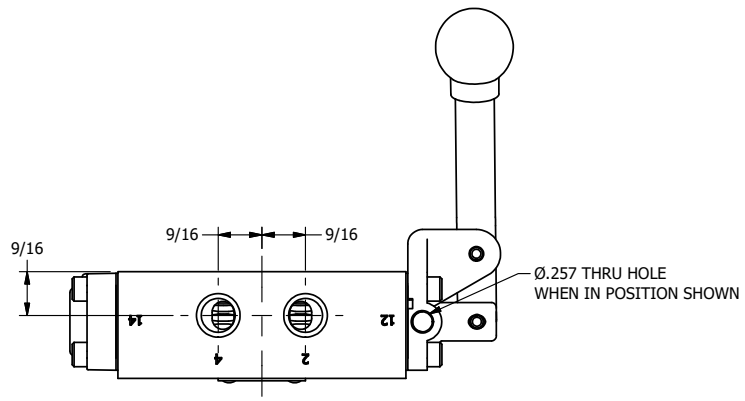

4

3

2

1

B

B

A

A

4

3

2

1

AAA
PRODUCTS
INTERNATIONAL

**AAA PRODUCTS
INTERNATIONAL**
7114 Harry Hines Blvd
Dallas, TX 75235

TITLE: 1/4" SIDE PORT, LEVER, 3 POS,
SPR CLSD CTR, BNT LVR LFT,
HVY DTY, LOCKOUT B, 180D LVR

DRAWING NO.:
DIM_HY2BLHLOT

THE INFORMATION CONTAINED WITHIN THIS DOCUMENT IS PROPRIETARY TO AAA PRODUCTS AND MAY NOT BE DISCLOSED WITHOUT PRIOR WRITTEN CONSENT