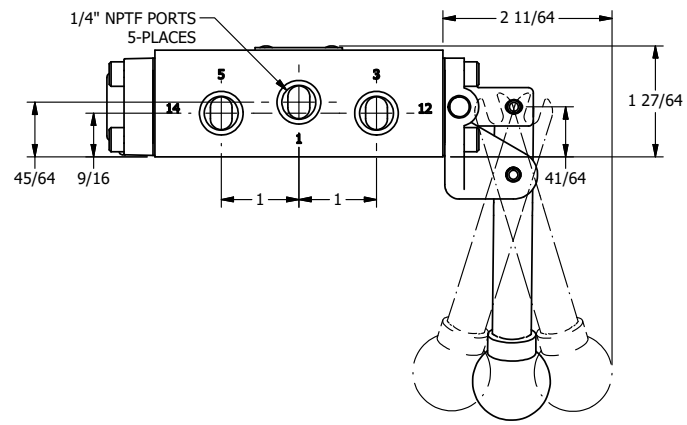

4

3

2

1

B

B

A

A

4

3

2

1

AAA
PRODUCTS
INTERNATIONAL

**AAA PRODUCTS
INTERNATIONAL**
7114 Harry Hines Blvd
Dallas, TX 75235

TITLE: 1/4" SIDE PORT, LEVER, 3 POS,
SPR CLSD CTR, BNT LVR LFT,
HVY DTY, LOCKOUT B, 180D LVR

DRAWING NO.:
DIM_HY2BLHLOT

THE INFORMATION CONTAINED WITHIN THIS DOCUMENT IS PROPRIETARY TO AAA PRODUCTS AND MAY NOT BE DISCLOSED WITHOUT PRIOR WRITTEN CONSENT