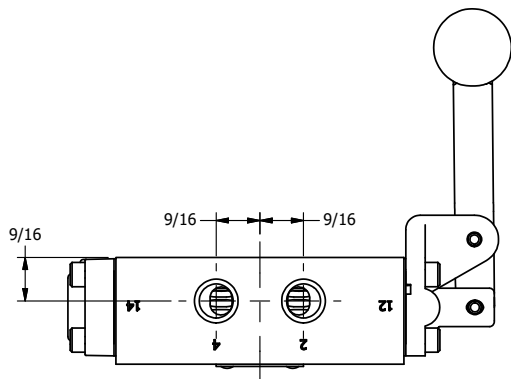

4

3

2

1

B

B

A

A

AAA
PRODUCTS
INTERNATIONAL

**AAA PRODUCTS
INTERNATIONAL**
7114 Harry Hines Blvd
Dallas, TX 75235

TITLE: 1/4" SIDE PORT, LEVER, 3 POS,
SPR CLSD CTR, BNT LVR LFT,
HVY DTY, RED KNOB, 180D LVR

DRAWING NO.:
DIM_HY2BLHJT

4

3

2

1

A

A

THE INFORMATION CONTAINED WITHIN THIS DOCUMENT IS PROPRIETARY TO AAA PRODUCTS AND MAY NOT BE DISCLOSED WITHOUT PRIOR WRITTEN CONSENT