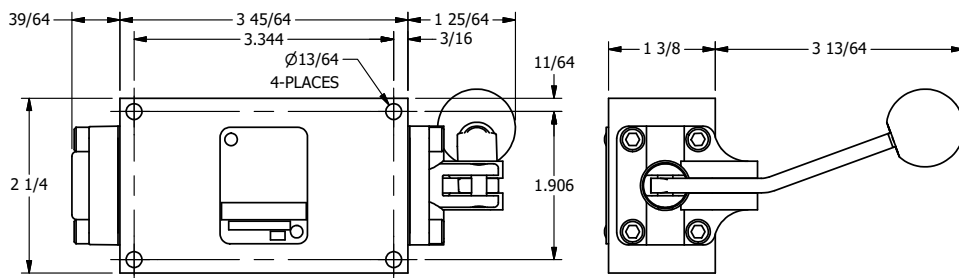

4

3

2

1

B

B

A

A

AAA
PRODUCTS
INTERNATIONAL

**AAA PRODUCTS
INTERNATIONAL**
7114 Harry Hines Blvd
Dallas, TX 75235

TITLE: 1/4" SIDE PORT, LEVER, 3 POS,
SPR CLSD CTR, BNT LVR LFT,
HVY DTY, RED KNOB, 180D LVR

DRAWING NO.:
DIM_HY2BLHJT

4

3

2

1

A

A

THE INFORMATION CONTAINED WITHIN THIS DOCUMENT IS PROPRIETARY TO AAA PRODUCTS AND MAY NOT BE DISCLOSED WITHOUT PRIOR WRITTEN CONSENT