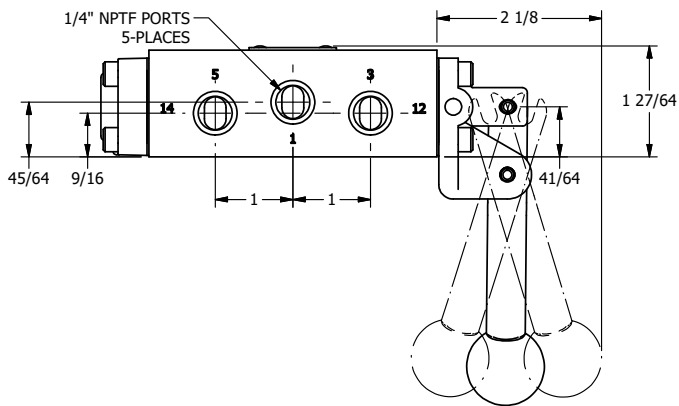

**AAA**  
PRODUCTS  
INTERNATIONAL

**AAA PRODUCTS  
INTERNATIONAL**  
7114 Harry Hines Blvd  
Dallas, TX 75235

TITLE: 1/4" SIDE PORT, LEVER, 3 POS,  
SPR CLSD CTR, BNT LVR LFT,  
HVY DTY, RED KNOB, 180D LVR