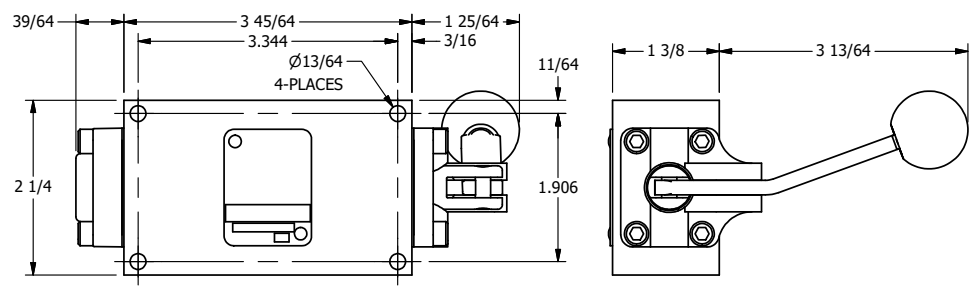

4

3

2

1

B

B

A

A

AAA
PRODUCTS
INTERNATIONAL

**AAA PRODUCTS
INTERNATIONAL**
7114 Harry Hines Blvd
Dallas, TX 75235

TITLE: 1/4" SIDE PORT, LEVER, 3 POS,
SPR CLSD CTR, BNT LVR LFT, HVY DTY,
RED KNOB, LOCKOUT B, 180D LVR

DRAWING NO.:
DIM_HY2BLHJLOT

4

3

2

1

THE INFORMATION CONTAINED WITHIN THIS DOCUMENT IS PROPRIETARY TO AAA PRODUCTS AND MAY NOT BE DISCLOSED WITHOUT PRIOR WRITTEN CONSENT