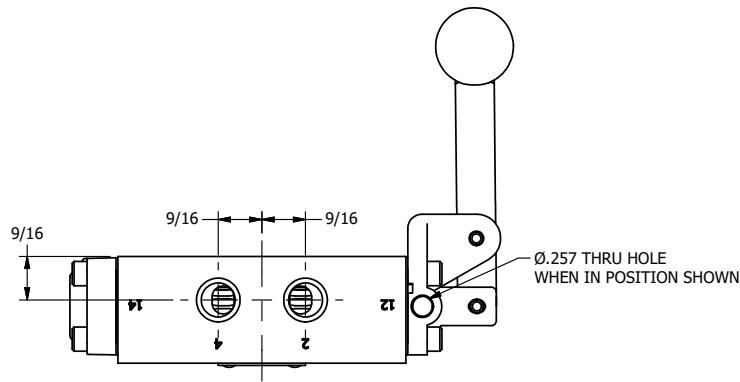

4

3

2

1

B

B

A

A

AAA
PRODUCTS
INTERNATIONAL

**AAA PRODUCTS
INTERNATIONAL**
7114 Harry Hines Blvd
Dallas, TX 75235

TITLE: 1/4" SIDE PORT, LEVER, 3 POS,
SPR CLSD CTR, BNT LVR LFT, HVY DTY,
RED KNOB, LOCKOUT B, 180D LVR

DRAWING NO.:
DIM_HY2BLHJLOT

4

3

2

1

THE INFORMATION CONTAINED WITHIN THIS DOCUMENT IS PROPRIETARY TO AAA PRODUCTS AND MAY NOT BE DISCLOSED WITHOUT PRIOR WRITTEN CONSENT