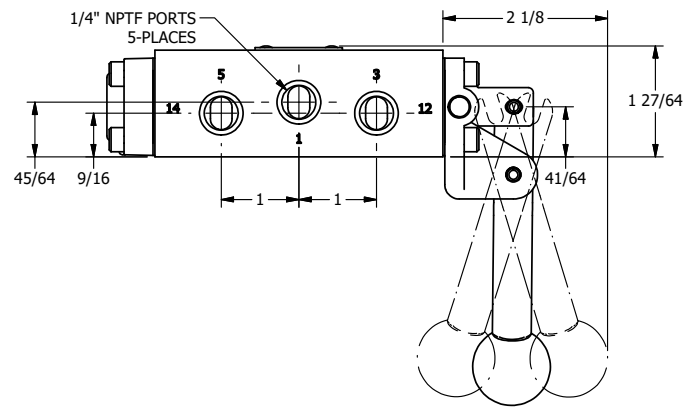

**AAA**  
PRODUCTS  
INTERNATIONAL

**AAA PRODUCTS  
INTERNATIONAL**  
7114 Harry Hines Blvd  
Dallas, TX 75235

TITLE: 1/4" SIDE PORT, LEVER, 3 POS,  
SPR CLSD CTR, BNT LVR LFT, HVY DTY,  
RED KNOB, LOCKOUT B, 180D LVR