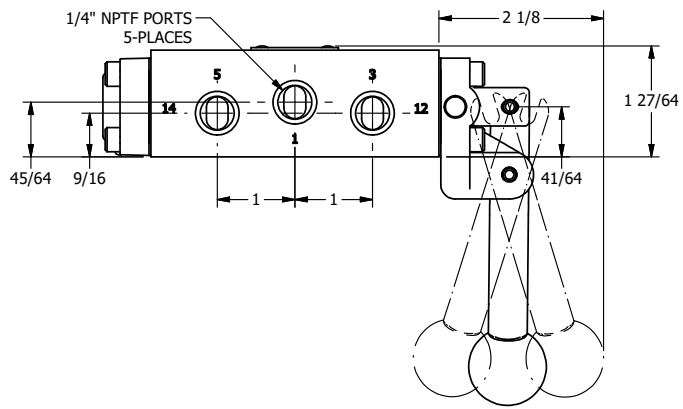

AAA
PRODUCTS
INTERNATIONAL

AAA PRODUCTS INTERNATIONAL
7114 Harry Hines Blvd
Dallas, TX 75235

TITLE: 1/4" SIDE PORT, LEVER, 3 POS,
SPR CLSD CTR, BNT LVR LFT,
PINLOCK ABC, RED KNOB, 180D LVR

DRAWING NO.:
DIM_HY2BLEJT