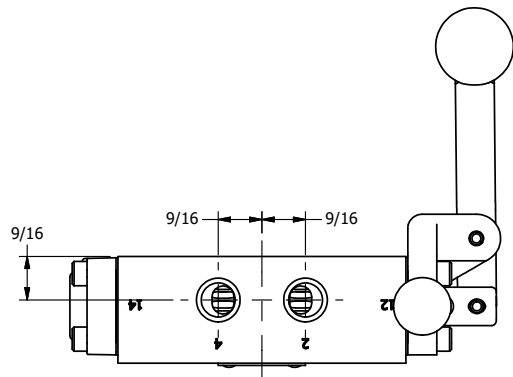

4

3

2

1

B

B

A

A

AAA
PRODUCTS
INTERNATIONAL

AAA PRODUCTS INTERNATIONAL
7114 Harry Hines Blvd
Dallas, TX 75235

TITLE: 1/4" SIDE PORT, LEVER, 3 POS,
SPR CLSD CTR, BNT LVR LFT,
PINLOCK ABC, RED KNOB, 180D LVR

DRAWING NO.:
DIM_HY2BLEJT

4

3

2

1

THE INFORMATION CONTAINED WITHIN THIS DOCUMENT IS PROPRIETARY TO AAA PRODUCTS AND MAY NOT BE DISCLOSED WITHOUT PRIOR WRITTEN CONSENT