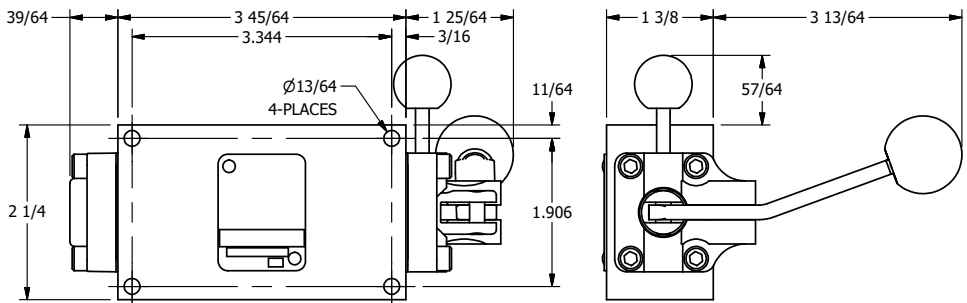

4

3

2

1

B

B

A

A

AAA
PRODUCTS
INTERNATIONAL

AAA PRODUCTS INTERNATIONAL
7114 Harry Hines Blvd
Dallas, TX 75235

TITLE: 1/4" SIDE PORT, LEVER, 3 POS,
SPR CLSD CTR, BNT LVR LFT,
PINLOCK ABC, RED KNOB, 180D LVR

DRAWING NO.:
DIM_HY2BLEJT

4

3

2

1

THE INFORMATION CONTAINED WITHIN THIS DOCUMENT IS PROPRIETARY TO AAA PRODUCTS AND MAY NOT BE DISCLOSED WITHOUT PRIOR WRITTEN CONSENT