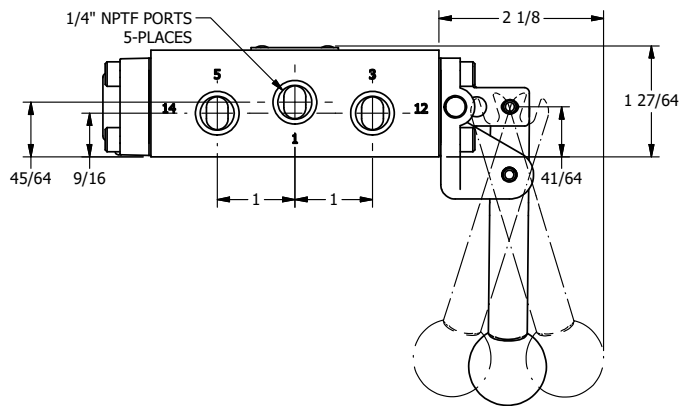

AAA
PRODUCTS
INTERNATIONAL

AAA PRODUCTS INTERNATIONAL
7114 Harry Hines Blvd
Dallas, TX 75235

TITLE: 1/4" SIDE PORT, LEVER, 3 POS,
SPR CLSD CTR, BNT LVR LFT, HVY DTY,
PINLOCK ABC, RED KNOB, 180D LVR

DRAWING NO.:
DIM_HY2BLEHJT