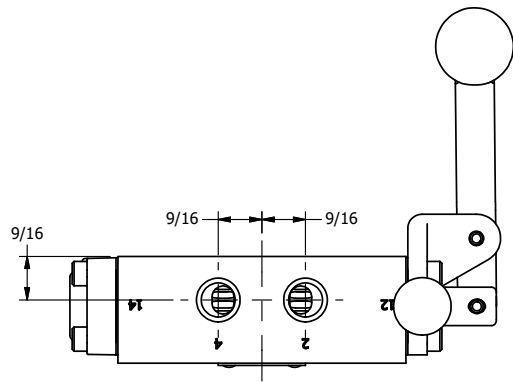

AAA
PRODUCTS
INTERNATIONAL

AAA PRODUCTS INTERNATIONAL
7114 Harry Hines Blvd
Dallas, TX 75235

TITLE: 1/4" SIDE PORT, LEVER, 3 POS,
SPR CLSD CTR, BNT LVR LFT, HVY DTY,
PINLOCK ABC, RED KNOB, 180D LVR

DRAWING NO.:
DIM_HY2BLEHJT