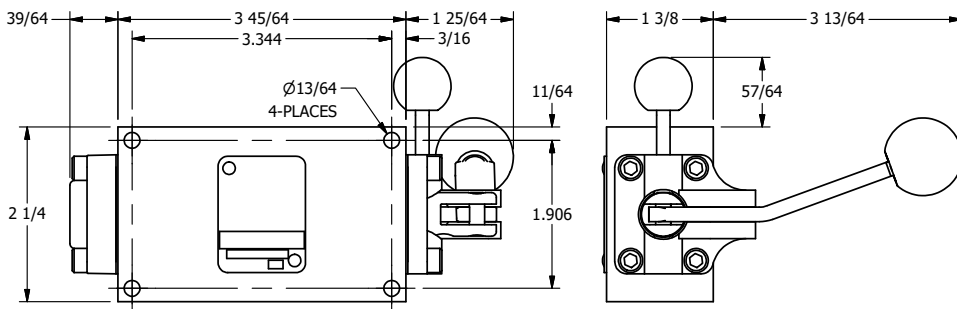

AAA
PRODUCTS
INTERNATIONAL

AAA PRODUCTS INTERNATIONAL
7114 Harry Hines Blvd
Dallas, TX 75235

TITLE: 1/4" SIDE PORT, LEVER, 3 POS,
SPR CLSD CTR, BNT LVR LFT, HVY DTY,
PINLOCK ABC, RED KNOB, 180D LVR

DRAWING NO.:
DIM_HY2BLEHJT