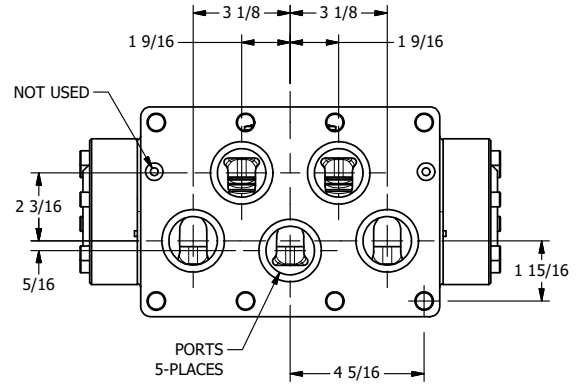

4

3

2

1

B

B

A

A

AAA
PRODUCTS
INTERNATIONAL

**AAA PRODUCTS
INTERNATIONAL**
7114 Harry Hines Blvd
Dallas, TX 75235

TITLE: 2" SUBPLATE, LEVER, 3 POS,
SPR CTR, LEVER SHFT, CLSD CTR SPL,
EXTERNAL PILOT

DRAWING NO.:
DIM_HY16PZ