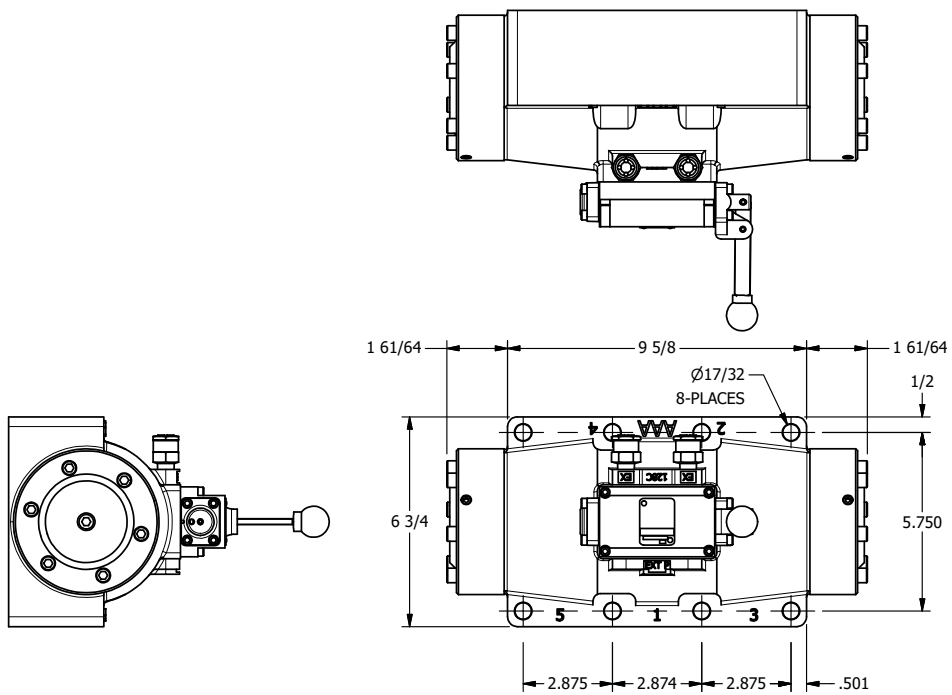

4

3

2

1

B

B

A

A

AAA
PRODUCTS
INTERNATIONAL

**AAA PRODUCTS
INTERNATIONAL**
7114 Harry Hines Blvd
Dallas, TX 75235

TITLE: 2" SUBPLATE, LEVER, 3 POS,
SPR CTR, LEVER SHFT, CLSD CTR SPL,
EXTERNAL PILOT

DRAWING NO.:
DIM_HY16PZ