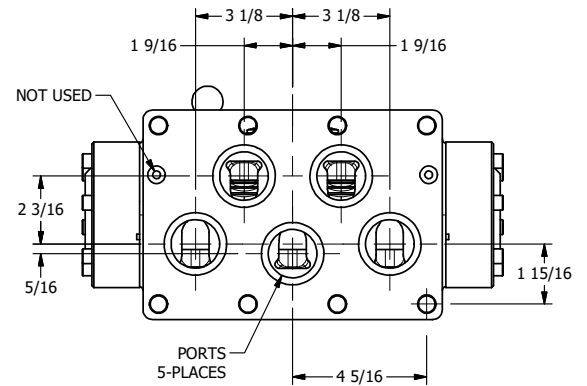

4

3

2

1

B

B

A

A

AAA
PRODUCTS
INTERNATIONAL

**AAA PRODUCTS
INTERNATIONAL**
7114 Harry Hines Blvd
Dallas, TX 75235

TITLE: 2" SUBPLATE, LEVER, 3 POS,
SPR CTR, LEVER SHFT, CLSD CTR SPL,
90D LEVER, EXTERNAL PILOT

DRAWING NO.:
DIM_HY16PRZ

4

3

2

THE INFORMATION CONTAINED WITHIN THIS DOCUMENT IS PROPRIETARY TO AAA PRODUCTS AND MAY NOT BE DISCLOSED WITHOUT PRIOR WRITTEN CONSENT