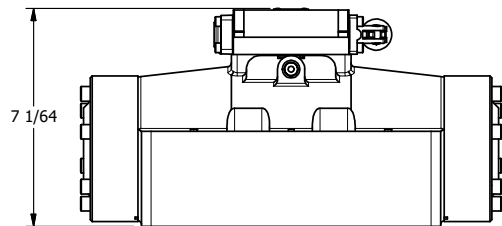

4

3

2

1

B

B

A

A

AAA
PRODUCTS
INTERNATIONAL

**AAA PRODUCTS
INTERNATIONAL**
7114 Harry Hines Blvd
Dallas, TX 75235

TITLE: 2" SUBPLATE, LEVER, 3 POS,
SPR CTR, LEVER SHFT, CLSD CTR SPL,
90D LEVER, EXTERNAL PILOT

DRAWING NO.:
DIM_HY16PRZ