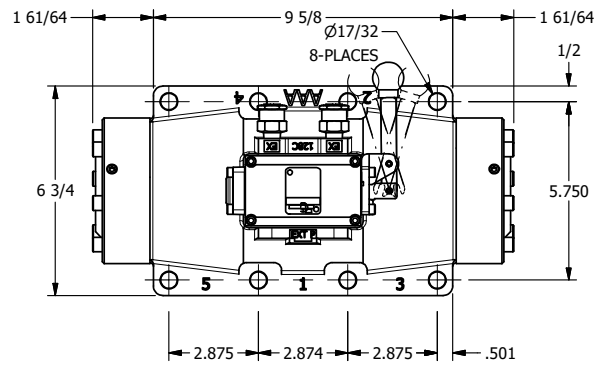

4

3

2

1

B

B

A

A

AAA
PRODUCTS
INTERNATIONAL

**AAA PRODUCTS
INTERNATIONAL**
7114 Harry Hines Blvd
Dallas, TX 75235

TITLE: 2" SUBPLATE, LEVER, 3 POS,
SPR CTR, LEVER SHFT, CLSD CTR SPL,
90D LEVER, EXTERNAL PILOT

DRAWING NO.:
DIM_HY16PRZ