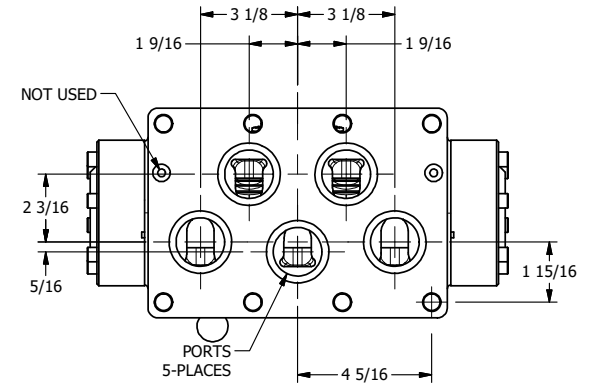

4

3

2

1

B

B

A

A

AAA
PRODUCTS
INTERNATIONAL

**AAA PRODUCTS
INTERNATIONAL**
7114 Harry Hines Blvd
Dallas, TX 75235

TITLE: 2" SUBPLATE, LEVER, 3 POS,
SPR CTR, LEVER SHFT, CLSD CTR SPL,
270D LEVER, EXTERNAL PILOT

DRAWING NO.:
DIM_HY16PRTZ