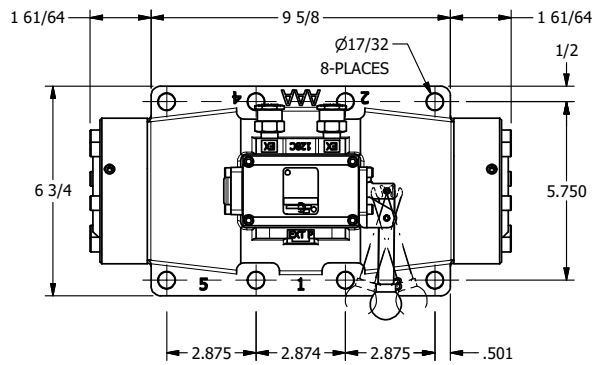

4

3

2

1

B

B

A

A

AAA
PRODUCTS
INTERNATIONAL

**AAA PRODUCTS
INTERNATIONAL**
7114 Harry Hines Blvd
Dallas, TX 75235

TITLE: 2" SUBPLATE, LEVER, 3 POS,
SPR CTR, LEVER SHFT, CLSD CTR SPL,
270D LEVER, EXTERNAL PILOT

DRAWING NO.:
DIM_HY16PRTZ