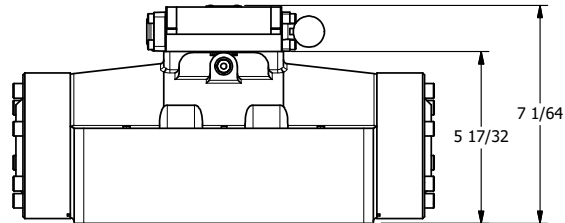

AAA
PRODUCTS
INTERNATIONAL

**AAA PRODUCTS
INTERNATIONAL**
7114 Harry Hines Blvd
Dallas, TX 75235

TITLE: 2" SUBPLATE, LEVER, 3 POS,
SPR CTR, LEVER SHFT, CLSD CTR SPL,
270D LEVER, EXTERNAL PILOT

DRAWING NO.:
DIM_HY16PRTZ