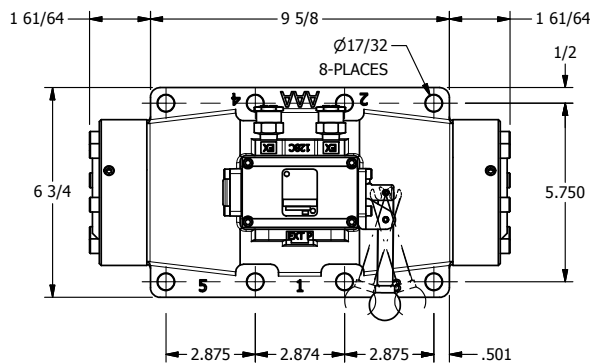

4

3

2

1

B

B

A

A

4

3

2

1

TITLE: 2" SUBPLATE, LEVER, 3 POS,  
SPR CTR, LEVER SHFT, CLSD CTR SPL,  
270D LEVER

DRAWING NO.:  
DIM\_HY16PRT

THE INFORMATION CONTAINED WITHIN THIS DOCUMENT IS PROPRIETARY TO AAA PRODUCTS AND MAY NOT BE DISCLOSED WITHOUT PRIOR WRITTEN CONSENT