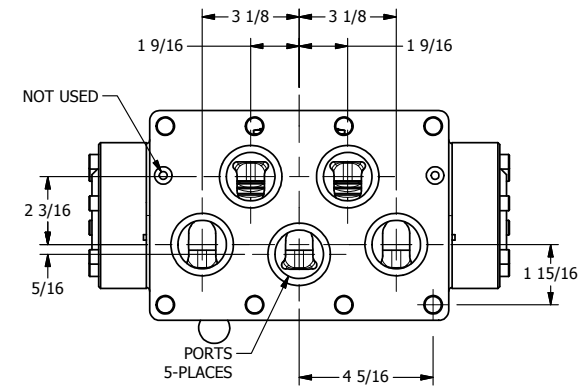

4

3

2

1

B

B

A

A

4

3

2

1

TITLE: 2" SUBPLATE, LEVER, 3 POS,  
SPR CTR, LEVER SHFT, CLSD CTR SPL,  
270D LEVER

DRAWING NO.:  
DIM\_HY16PRT

THE INFORMATION CONTAINED WITHIN THIS DOCUMENT IS PROPRIETARY TO AAA PRODUCTS AND MAY NOT BE DISCLOSED WITHOUT PRIOR WRITTEN CONSENT