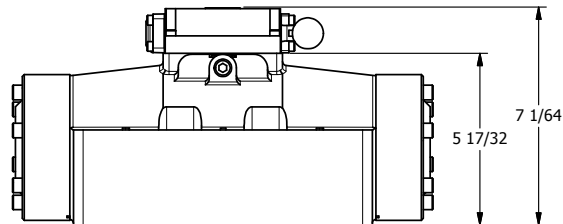

4

3

2

1

B

B

A

A

4

3

2

1

TITLE: 2" SUBPLATE, LEVER, 3 POS,  
SPR CTR, LEVER SHFT, CLSD CTR SPL,  
270D LEVER

DRAWING NO.:  
DIM\_HY16PRT

THE INFORMATION CONTAINED WITHIN THIS DOCUMENT IS PROPRIETARY TO AAA PRODUCTS AND MAY NOT BE DISCLOSED WITHOUT PRIOR WRITTEN CONSENT