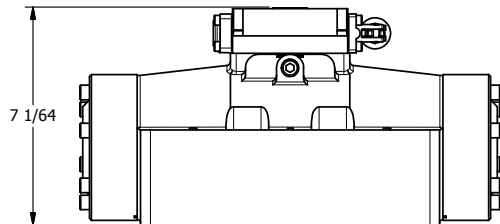

4

3

2

1

B

B

A

A

4

3

2

1

AAA
PRODUCTS
INTERNATIONAL

**AAA PRODUCTS
INTERNATIONAL**
7114 Harry Hines Blvd
Dallas, TX 75235

TITLE: 2" SUBPLATE, LEVER, 3 POS,
SPR CTR, LEVER SHFT, CLSD CTR SPL,
90D LEVER

DRAWING NO.:
DIM_HY16PR