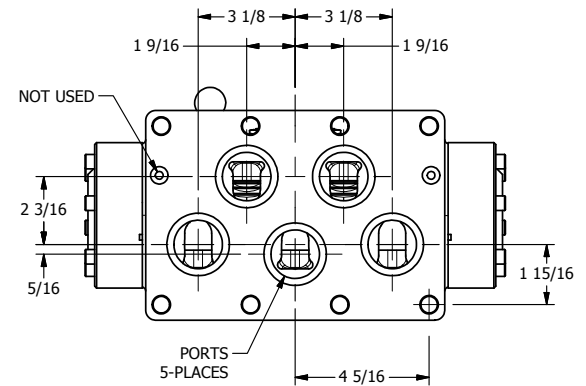

4

3

2

1

B

B

A

A

4

3

2

1

AAA
PRODUCTS
INTERNATIONAL

**AAA PRODUCTS
INTERNATIONAL**
7114 Harry Hines Blvd
Dallas, TX 75235

TITLE: 2" SUBPLATE, LEVER, 3 POS,
SPR CTR, LEVER SHFT, CLSD CTR SPL,
90D LEVER

DRAWING NO.:
DIM_HY16PR

THE INFORMATION CONTAINED WITHIN THIS DOCUMENT IS PROPRIETARY TO AAA PRODUCTS AND MAY NOT BE DISCLOSED WITHOUT PRIOR WRITTEN CONSENT