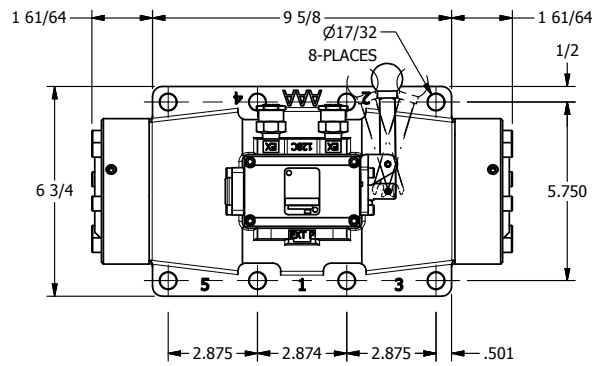

4

3

2

1

B

B

A

A

4

3

2

1

AAA
PRODUCTS
INTERNATIONAL

**AAA PRODUCTS
INTERNATIONAL**
7114 Harry Hines Blvd
Dallas, TX 75235

TITLE: 2" SUBPLATE, LEVER, 3 POS,
SPR CTR, LEVER SHFT, CLSD CTR SPL,
90D LEVER

DRAWING NO.:
DIM_HY16PR