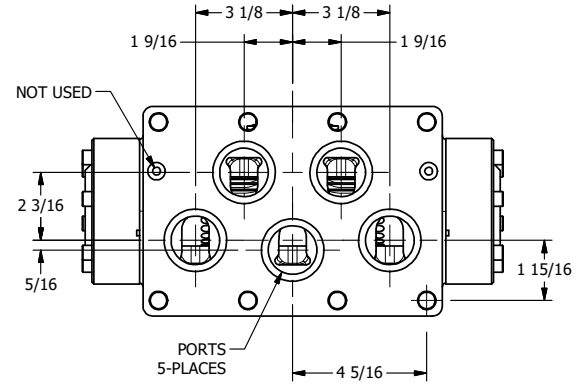

4

3

2

1

B

B

A

A

AAA
PRODUCTS
INTERNATIONAL

**AAA PRODUCTS
INTERNATIONAL**
7114 Harry Hines Blvd
Dallas, TX 75235

TITLE: 2" SUBPLATE, LEVER, 3 POS,
SPR CTR, LEVER SHFT, FLOAT CTR SPL,
EXTERNAL PILOT

DRAWING NO.:
DIM_HY16PGZ