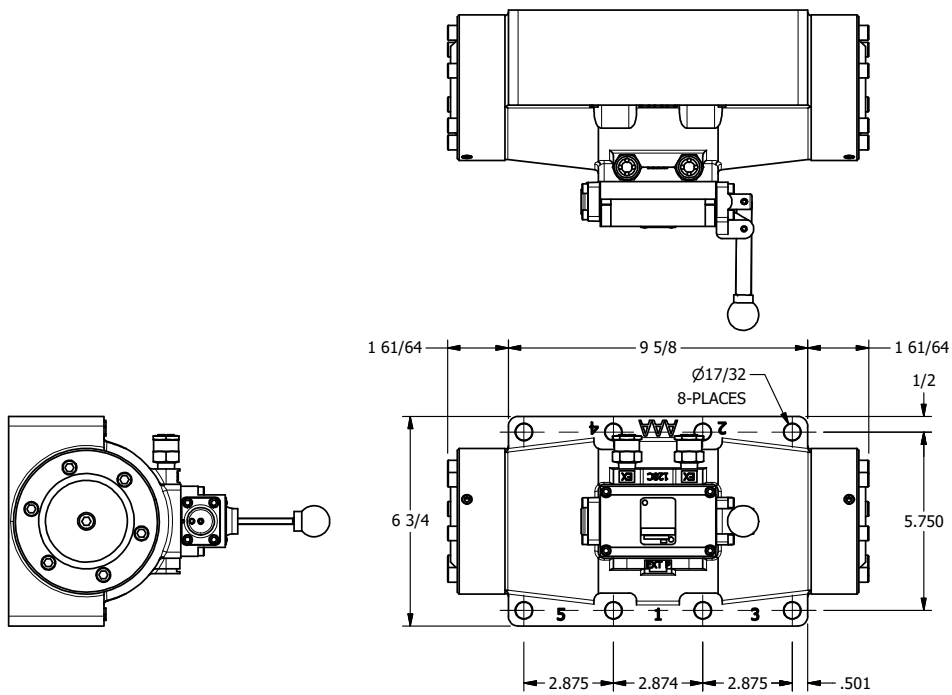

4

3

2

1

B

B

A

A

AAA
PRODUCTS
INTERNATIONAL

**AAA PRODUCTS
INTERNATIONAL**
7114 Harry Hines Blvd
Dallas, TX 75235

TITLE: 2" SUBPLATE, LEVER, 3 POS,
SPR CTR, LEVER SHFT, FLOAT CTR SPL,
EXTERNAL PILOT

DRAWING NO.:
DIM_HY16PGZ