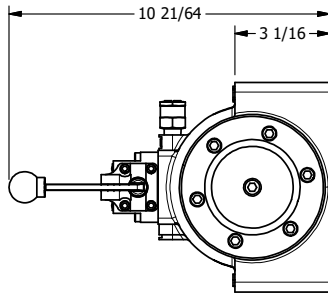

4

3

2

1

B

B

A

A

AAA
PRODUCTS
INTERNATIONAL

**AAA PRODUCTS
INTERNATIONAL**
7114 Harry Hines Blvd
Dallas, TX 75235

TITLE: 2" SUBPLATE, LEVER, 3 POS,
SPR CTR, LEVER SHFT, FLOAT CTR SPL,
EXTERNAL PILOT

DRAWING NO.:
DIM_HY16PGZ