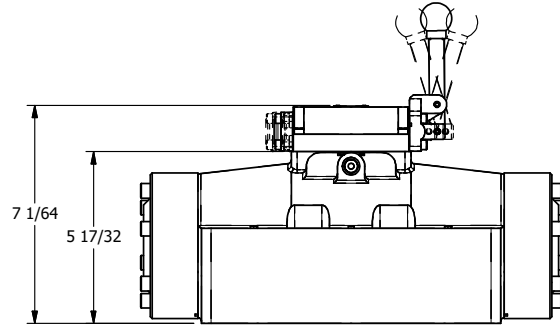

4

3

2

1

B

B

A

A

AAA
PRODUCTS
INTERNATIONAL

**AAA PRODUCTS
INTERNATIONAL**
7114 Harry Hines Blvd
Dallas, TX 75235

TITLE: 2" SUBPLATE, LEVER, 3 POS,
SPR CTR, LEVER SHFT, FLOAT CTR SPL,
EXTERNAL PILOT

DRAWING NO.:
DIM_HY16PGZ