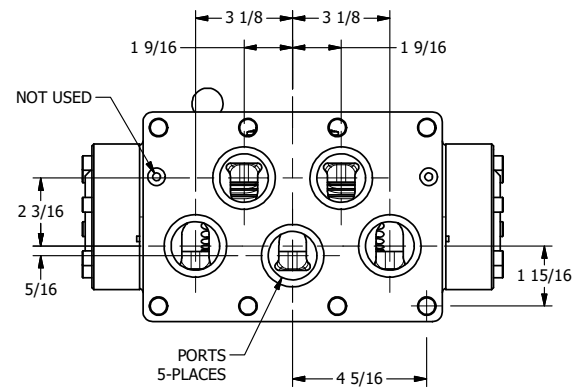

4

3

2

1

B

B

A

A

4

3

2

AAA
PRODUCTS
INTERNATIONAL

**AAA PRODUCTS
INTERNATIONAL**
7114 Harry Hines Blvd
Dallas, TX 75235

TITLE: 2" SUBPLATE, LEVER, 3 POS,
SPR CTR, LEVER SHFT, FLOAT CTR SPL,
90D LEVER, EXTERNAL PILOT

DRAWING NO.:
DIM_HY16PGRZ

THE INFORMATION CONTAINED WITHIN THIS DOCUMENT IS PROPRIETARY TO AAA PRODUCTS AND MAY NOT BE DISCLOSED WITHOUT PRIOR WRITTEN CONSENT