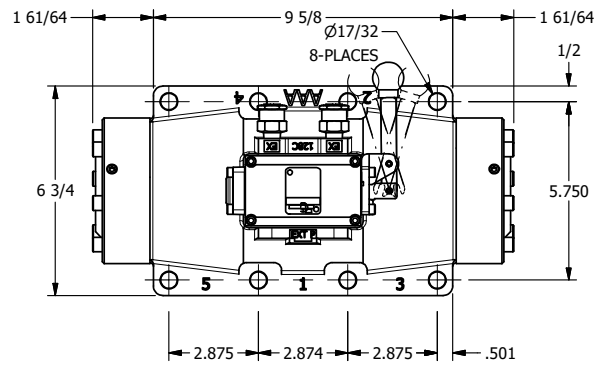

4

3

2

1

B

B

A

A

4

3

2

AAA
PRODUCTS
INTERNATIONAL

**AAA PRODUCTS
INTERNATIONAL**
7114 Harry Hines Blvd
Dallas, TX 75235

TITLE: 2" SUBPLATE, LEVER, 3 POS,
SPR CTR, LEVER SHFT, FLOAT CTR SPL,
90D LEVER, EXTERNAL PILOT

DRAWING NO.:
DIM_HY16PGRZ