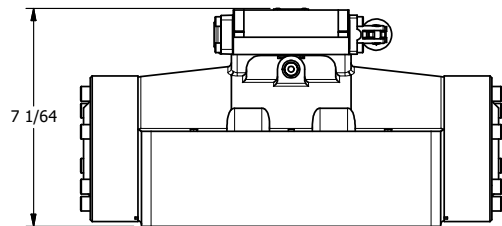

4

3

2

1

B

B

A

A

4

3

2

AAA
PRODUCTS
INTERNATIONAL

**AAA PRODUCTS
INTERNATIONAL**
7114 Harry Hines Blvd
Dallas, TX 75235

TITLE: 2" SUBPLATE, LEVER, 3 POS,
SPR CTR, LEVER SHFT, FLOAT CTR SPL,
90D LEVER, EXTERNAL PILOT

DRAWING NO.:
DIM_HY16PGRZ