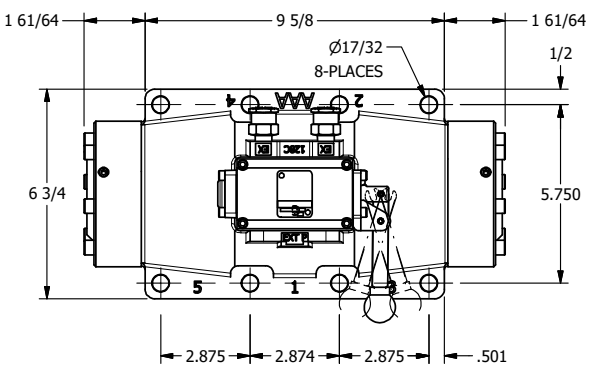

4

3

2

1

B

B

A

A

AAA
PRODUCTS
INTERNATIONAL

**AAA PRODUCTS
INTERNATIONAL**
7114 Harry Hines Blvd
Dallas, TX 75235

TITLE: 2" SUBPLATE, LEVER, 3 POS,
SPR CTR, LEVER SHFT, FLOAT CTR SPL,
270D LEVER, EXTERNAL PILOT

DRAWING NO.:
DIM_HY16PGRTZ