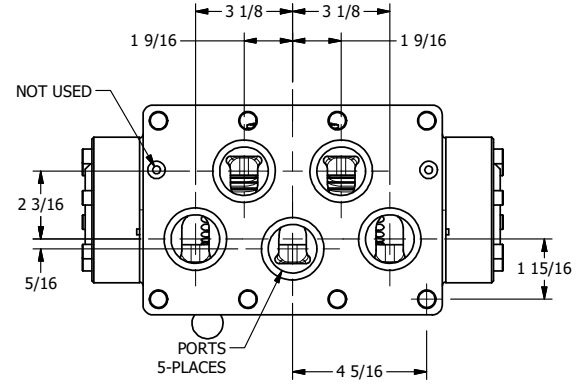

4

3

2

1

B

B

A

A

AAA
PRODUCTS
INTERNATIONAL

**AAA PRODUCTS
INTERNATIONAL**
7114 Harry Hines Blvd
Dallas, TX 75235

TITLE: 2" SUBPLATE, LEVER, 3 POS,
SPR CTR, LEVER SHFT, FLOAT CTR SPL,
270D LEVER, EXTERNAL PILOT

DRAWING NO.:
DIM_HY16PGRTZ

4

3

2

THE INFORMATION CONTAINED WITHIN THIS DOCUMENT IS PROPRIETARY TO AAA PRODUCTS AND MAY NOT BE DISCLOSED WITHOUT PRIOR WRITTEN CONSENT