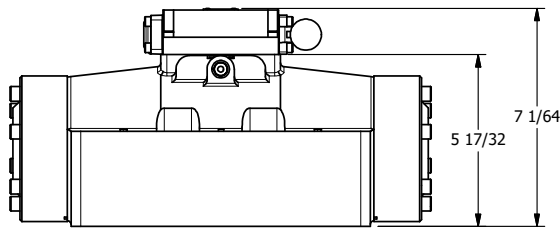

AAA
PRODUCTS
INTERNATIONAL

**AAA PRODUCTS
INTERNATIONAL**
7114 Harry Hines Blvd
Dallas, TX 75235

TITLE: 2" SUBPLATE, LEVER, 3 POS,
SPR CTR, LEVER SHFT, FLOAT CTR SPL,
270D LEVER, EXTERNAL PILOT

DRAWING NO.:
DIM_HY16PGRTZ