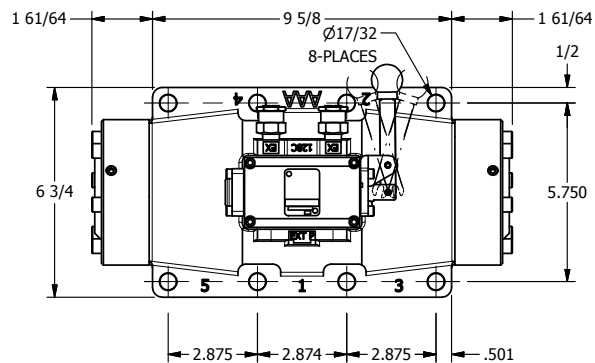

4

3

2

1

B

B

A

A

4

3

2

1

A

A

TITLE: 2" SUBPLATE, LEVER, 3 POS,  
SPR CTR, LEVER SHFT, FLOAT CTR SPL,  
90D LEVER

DRAWING NO.:  
DIM\_HY16PGR