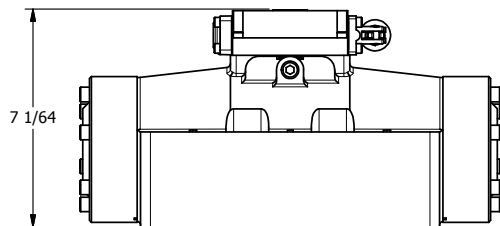

4

3

2

1

B

B

A

A

4

3

2

1

A

A

TITLE: 2" SUBPLATE, LEVER, 3 POS,  
SPR CTR, LEVER SHFT, FLOAT CTR SPL,  
90D LEVER

DRAWING NO.:  
DIM\_HY16PGR