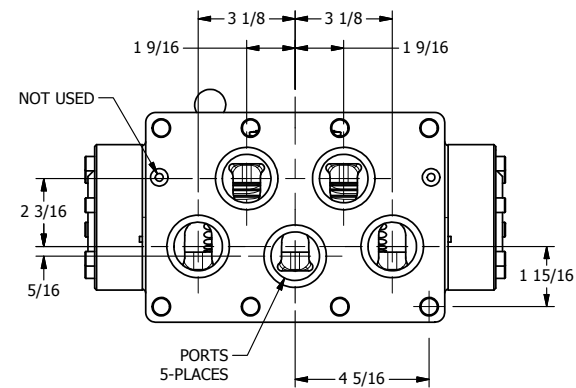

4

3

2

1

B

B

A

A

4

3

2

1

A

A

TITLE: 2" SUBPLATE, LEVER, 3 POS,
SPR CTR, LEVER SHFT, FLOAT CTR SPL,
90D LEVER

DRAWING NO.:
DIM_HY16PGR

THE INFORMATION CONTAINED WITHIN THIS DOCUMENT IS PROPRIETARY TO AAA PRODUCTS AND MAY NOT BE DISCLOSED WITHOUT PRIOR WRITTEN CONSENT