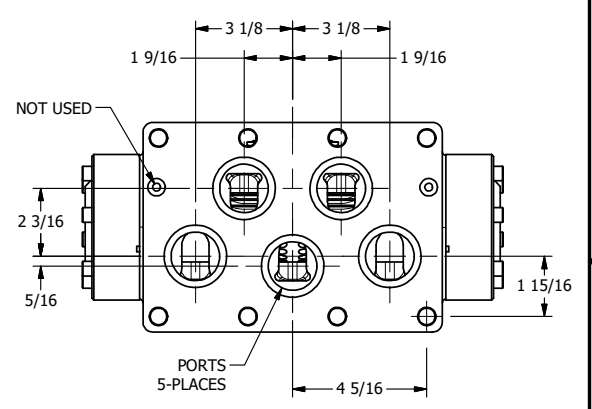

4

3

2

1

B

B

A

A

4

3

2

A

A

AAA
PRODUCTS
INTERNATIONAL

**AAA PRODUCTS
INTERNATIONAL**
7114 Harry Hines Blvd
Dallas, TX 75235

TITLE: 2" SUBPLATE, LEVER, 3 POS,
SPR CTR, LEVER SHFT, REGEN CTR SPL,
EXTERNAL PILOT

DRAWING NO.:
DIM_HY16PDZ

THE INFORMATION CONTAINED WITHIN THIS DOCUMENT IS PROPRIETARY TO AAA PRODUCTS AND MAY NOT BE DISCLOSED WITHOUT PRIOR WRITTEN CONSENT