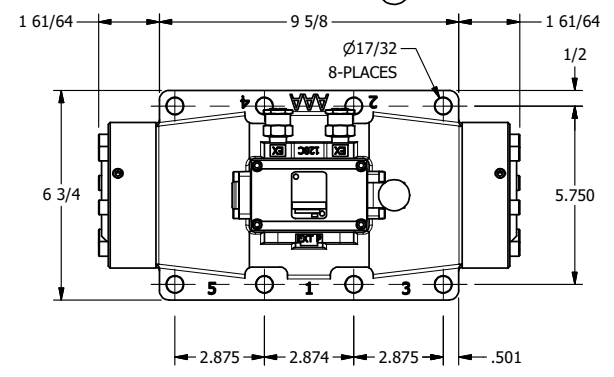

4

3

2

1

B

B

A

A

4

3

2

A

A

AAA
PRODUCTS
INTERNATIONAL

**AAA PRODUCTS
INTERNATIONAL**
7114 Harry Hines Blvd
Dallas, TX 75235

TITLE: 2" SUBPLATE, LEVER, 3 POS,
SPR CTR, LEVER SHFT, REGEN CTR SPL,
EXTERNAL PILOT

DRAWING NO.:
DIM_HY16PDZ

THE INFORMATION CONTAINED WITHIN THIS DOCUMENT IS PROPRIETARY TO AAA PRODUCTS AND MAY NOT BE DISCLOSED WITHOUT PRIOR WRITTEN CONSENT