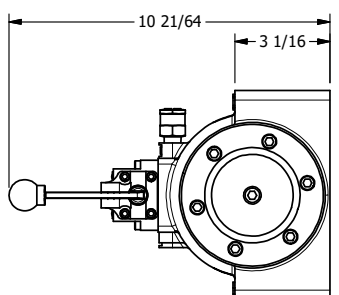

4

3

2

1

B

B

A

A

4

3

2

A

A

AAA
PRODUCTS
INTERNATIONAL

**AAA PRODUCTS
INTERNATIONAL**
7114 Harry Hines Blvd
Dallas, TX 75235

TITLE: 2" SUBPLATE, LEVER, 3 POS,
SPR CTR, LEVER SHFT, REGEN CTR SPL,
EXTERNAL PILOT