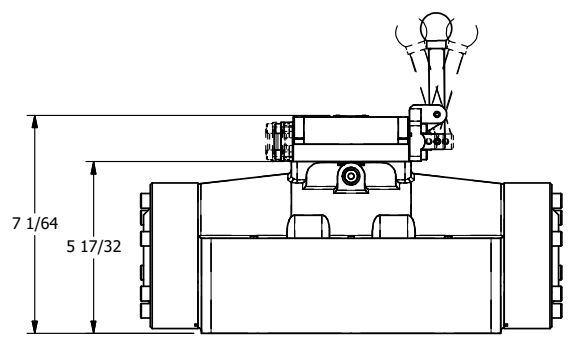

4

3

2

A

A

AAA
PRODUCTS
INTERNATIONAL

**AAA PRODUCTS
INTERNATIONAL**
7114 Harry Hines Blvd
Dallas, TX 75235

TITLE: 2" SUBPLATE, LEVER, 3 POS,
SPR CTR, LEVER SHFT, REGEN CTR SPL,
EXTERNAL PILOT