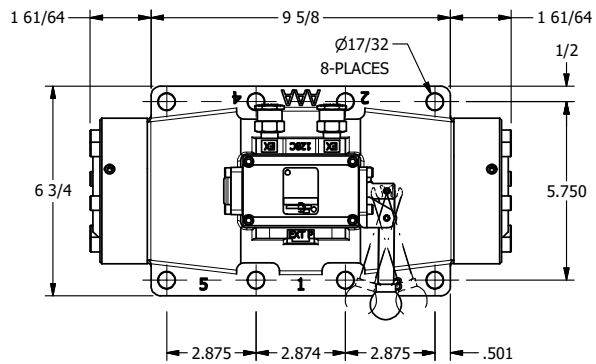

4

3

2

1

B

B

A

A

AAA
PRODUCTS
INTERNATIONAL

**AAA PRODUCTS
INTERNATIONAL**
7114 Harry Hines Blvd
Dallas, TX 75235

TITLE: 2" SUBPLATE, LEVER, 3 POS,
SPR CTR, LEVER SHFT, REGEN CTR SPL,
270D LEVER, EXTERNAL PILOT

DRAWING NO.:
DIM_HY16PDRTZ