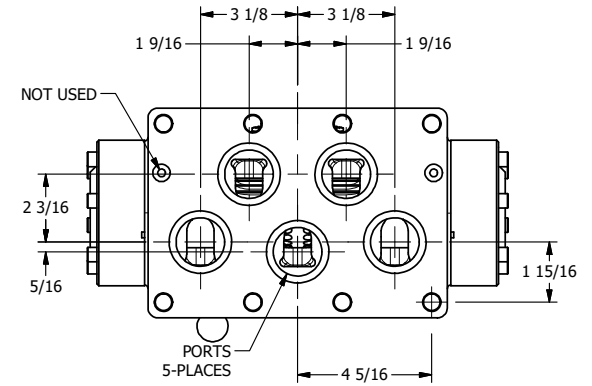

4

3

2

1

B

B

A

A

AAA
PRODUCTS
INTERNATIONAL

**AAA PRODUCTS
INTERNATIONAL**
7114 Harry Hines Blvd
Dallas, TX 75235

TITLE: 2" SUBPLATE, LEVER, 3 POS,
SPR CTR, LEVER SHFT, REGEN CTR SPL,
270D LEVER, EXTERNAL PILOT

DRAWING NO.:
DIM_HY16PDRTZ