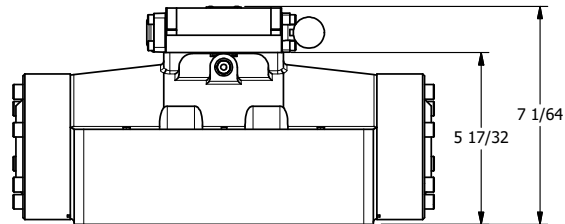

AAA
PRODUCTS
INTERNATIONAL

**AAA PRODUCTS
INTERNATIONAL**
7114 Harry Hines Blvd
Dallas, TX 75235

TITLE: 2" SUBPLATE, LEVER, 3 POS,
SPR CTR, LEVER SHFT, REGEN CTR SPL,
270D LEVER, EXTERNAL PILOT

DRAWING NO.:
DIM_HY16PDRTZ