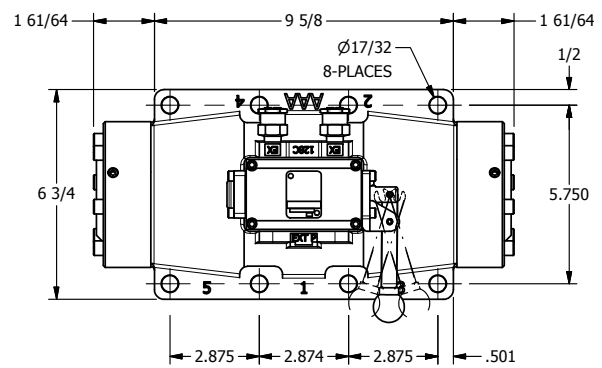

4

3

2

1

B

B

A

A

AAA
PRODUCTS
INTERNATIONAL

**AAA PRODUCTS
INTERNATIONAL**
7114 Harry Hines Blvd
Dallas, TX 75235

TITLE: 2" SUBPLATE, LEVER, 3 POS,
SPR CTR, LEVER SHFT, REGEN CTR SPL,
270D LEVER

DRAWING NO.:
DIM_HY16PDRT