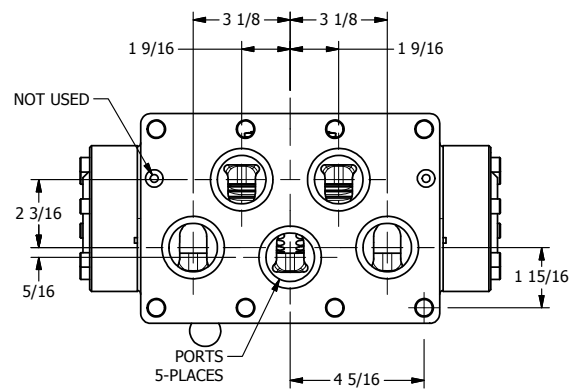

4

3

2

1

B

B

A

A

AAA
PRODUCTS
INTERNATIONAL

**AAA PRODUCTS
INTERNATIONAL**
7114 Harry Hines Blvd
Dallas, TX 75235

TITLE: 2" SUBPLATE, LEVER, 3 POS,
SPR CTR, LEVER SHFT, REGEN CTR SPL,
270D LEVER

DRAWING NO.:
DIM_HY16PDRT