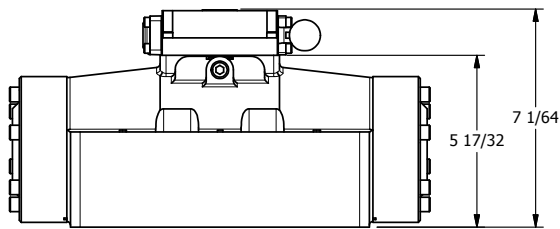

AAA
PRODUCTS
INTERNATIONAL

**AAA PRODUCTS
INTERNATIONAL**
7114 Harry Hines Blvd
Dallas, TX 75235

TITLE: 2" SUBPLATE, LEVER, 3 POS,
SPR CTR, LEVER SHFT, REGEN CTR SPL,
270D LEVER

DRAWING NO.:
DIM_HY16PDRT