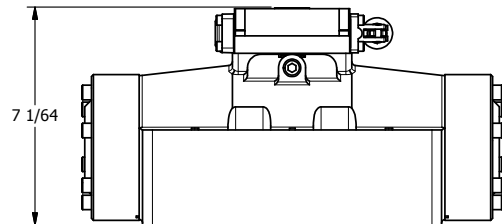

4

3

2

1

B

B

A

A

4

3

2

1

A

A

TITLE: 2" SUBPLATE, LEVER, 3 POS,
SPR CTR, LEVER SHFT, REGEN CTR SPL,
90D LEVER

DRAWING NO.:
DIM_HY16PDR