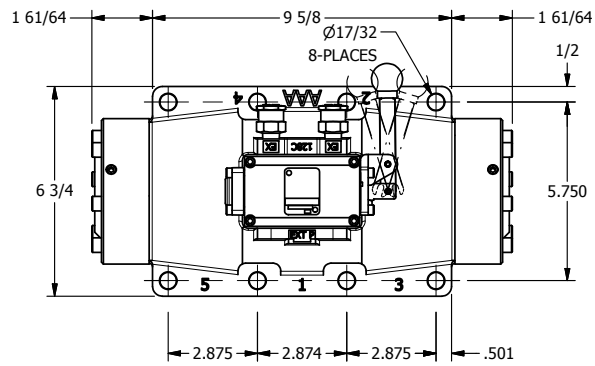

4

3

2

1

B

B

A

A

4

3

2

1

A

A

TITLE: 2" SUBPLATE, LEVER, 3 POS,
SPR CTR, LEVER SHFT, REGEN CTR SPL,
90D LEVER

DRAWING NO.:
DIM_HY16PDR