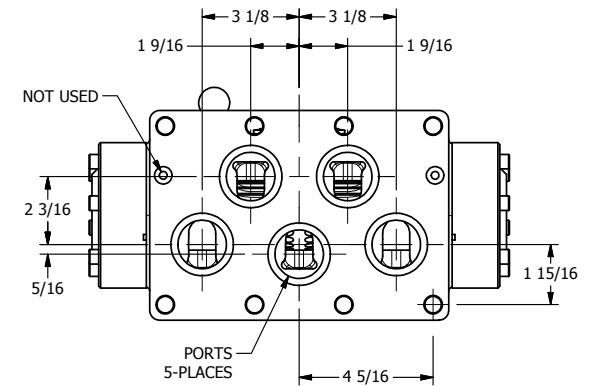

4

3

2

1

B

B

A

A

4

3

2

1

A

A

TITLE: 2" SUBPLATE, LEVER, 3 POS,
SPR CTR, LEVER SHFT, REGEN CTR SPL,
90D LEVER

DRAWING NO.:
DIM_HY16PDR

THE INFORMATION CONTAINED WITHIN THIS DOCUMENT IS PROPRIETARY TO AAA PRODUCTS AND MAY NOT BE DISCLOSED WITHOUT PRIOR WRITTEN CONSENT