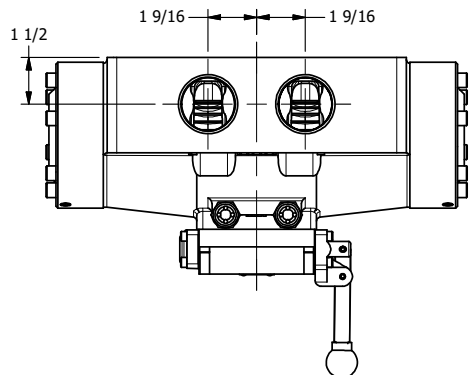

4

3

2

1

**AAA**  
PRODUCTS  
INTERNATIONAL

**AAA PRODUCTS  
INTERNATIONAL**  
7114 Harry Hines Blvd  
Dallas, TX 75235

TITLE: 1-1/2" SIDE PORT, LEVER, 3 POS,  
SPR CTR, LEVER SHFT, CLSD CTR SPL,  
EXTERNAL PILOT

DRAWING NO.:  
DIM\_HY12Z

THE INFORMATION CONTAINED WITHIN THIS DOCUMENT IS PROPRIETARY TO AAA PRODUCTS AND MAY NOT BE DISCLOSED WITHOUT PRIOR WRITTEN CONSENT

4

3

2

1