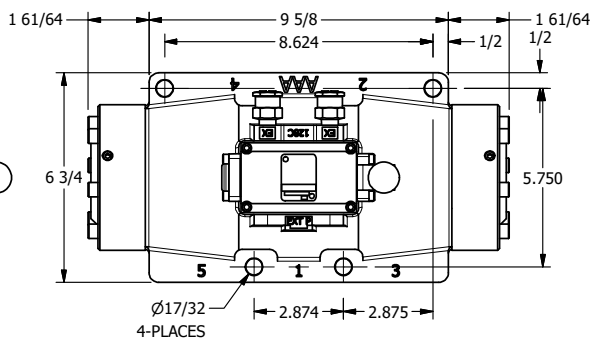

4

3

2

1

**AAA**  
PRODUCTS  
INTERNATIONAL

**AAA PRODUCTS  
INTERNATIONAL**  
7114 Harry Hines Blvd  
Dallas, TX 75235

TITLE: 1-1/2" SIDE PORT, LEVER, 3 POS,  
SPR CTR, LEVER SHFT, CLSD CTR SPL,  
EXTERNAL PILOT

DRAWING NO.:  
DIM\_HY12Z

THE INFORMATION CONTAINED WITHIN THIS DOCUMENT IS PROPRIETARY TO AAA PRODUCTS AND MAY NOT BE DISCLOSED WITHOUT PRIOR WRITTEN CONSENT

4

3

2

1