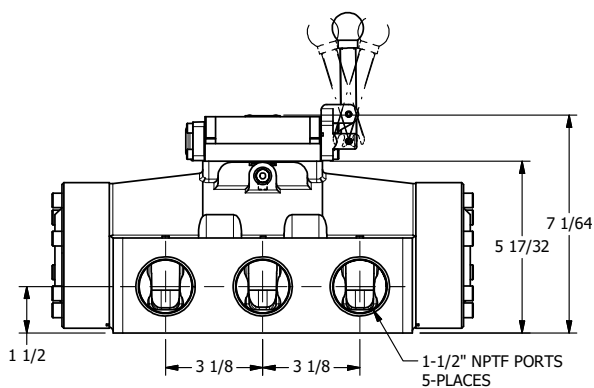

4

3

2

1

**AAA**  
PRODUCTS  
INTERNATIONAL

**AAA PRODUCTS  
INTERNATIONAL**  
7114 Harry Hines Blvd  
Dallas, TX 75235

TITLE: 1-1/2" SIDE PORT, LEVER, 3 POS,  
SPR CTR, LEVER SHFT, CLSD CTR SPL,  
EXTERNAL PILOT

DRAWING NO.:  
DIM\_HY12Z

THE INFORMATION CONTAINED WITHIN THIS DOCUMENT IS PROPRIETARY TO AAA PRODUCTS AND MAY NOT BE DISCLOSED WITHOUT PRIOR WRITTEN CONSENT

4

3

2

1