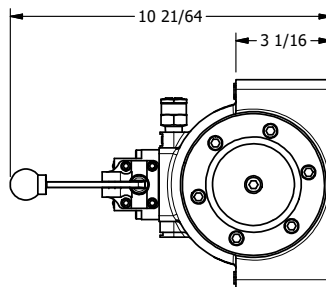

4

3

2

1

**AAA**  
PRODUCTS  
INTERNATIONAL

**AAA PRODUCTS  
INTERNATIONAL**  
7114 Harry Hines Blvd  
Dallas, TX 75235

TITLE: 1-1/2" SIDE PORT, LEVER, 3 POS,  
SPR CTR, LEVER SHFT, CLSD CTR SPL,  
EXTERNAL PILOT

DRAWING NO.:  
DIM\_HY12Z

THE INFORMATION CONTAINED WITHIN THIS DOCUMENT IS PROPRIETARY TO AAA PRODUCTS AND MAY NOT BE DISCLOSED WITHOUT PRIOR WRITTEN CONSENT

4

3

2

1