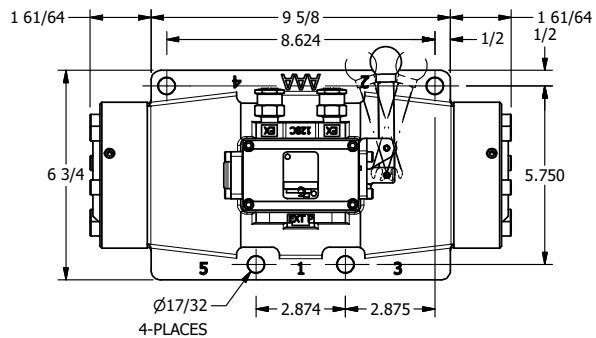

4

3

2

1

**AAA**  
PRODUCTS  
INTERNATIONAL

**AAA PRODUCTS  
INTERNATIONAL**  
7114 Harry Hines Blvd  
Dallas, TX 75235

TITLE: 1-1/2" SIDE PORT, LEVER, 3 POS,  
SPR CTR, LEVER SHFT, CLSD CTR SPL,  
90D LEVER, EXTERNAL PILOT

DRAWING NO.:  
DIM\_HY12RZ

THE INFORMATION CONTAINED WITHIN THIS DOCUMENT IS PROPRIETARY TO AAA PRODUCTS AND MAY NOT BE DISCLOSED WITHOUT PRIOR WRITTEN CONSENT

4

3

2

1

B

B