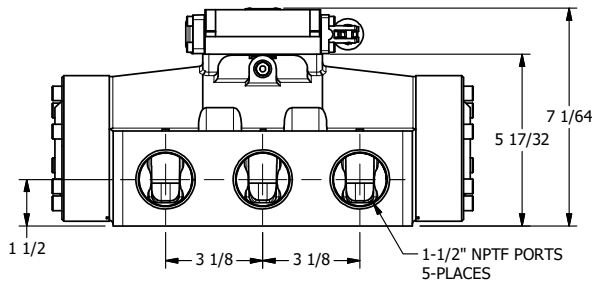

4

3

2

1

**AAA**  
PRODUCTS  
INTERNATIONAL

**AAA PRODUCTS  
INTERNATIONAL**  
7114 Harry Hines Blvd  
Dallas, TX 75235

TITLE: 1-1/2" SIDE PORT, LEVER, 3 POS,  
SPR CTR, LEVER SHFT, CLSD CTR SPL,  
90D LEVER, EXTERNAL PILOT

DRAWING NO.:  
DIM\_HY12RZ

THE INFORMATION CONTAINED WITHIN THIS DOCUMENT IS PROPRIETARY TO AAA PRODUCTS AND MAY NOT BE DISCLOSED WITHOUT PRIOR WRITTEN CONSENT

4

3

2

1

B

B