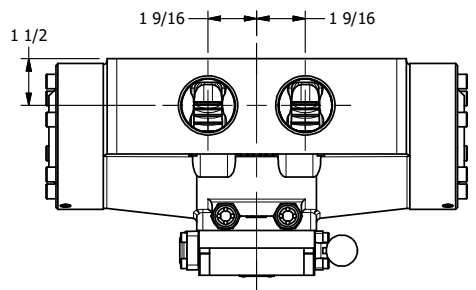

4

3

2

1

**AAA**  
PRODUCTS  
INTERNATIONAL

**AAA PRODUCTS  
INTERNATIONAL**  
7114 Harry Hines Blvd  
Dallas, TX 75235

TITLE: 1-1/2" SIDE PORT, LEVER, 3 POS,  
SPR CTR, LEVER SHFT, CLSD CTR SPL,  
90D LEVER, EXTERNAL PILOT

DRAWING NO.:  
DIM\_HY12RZ

THE INFORMATION CONTAINED WITHIN THIS DOCUMENT IS PROPRIETARY TO AAA PRODUCTS AND MAY NOT BE DISCLOSED WITHOUT PRIOR WRITTEN CONSENT

4

3

2

1

B

B