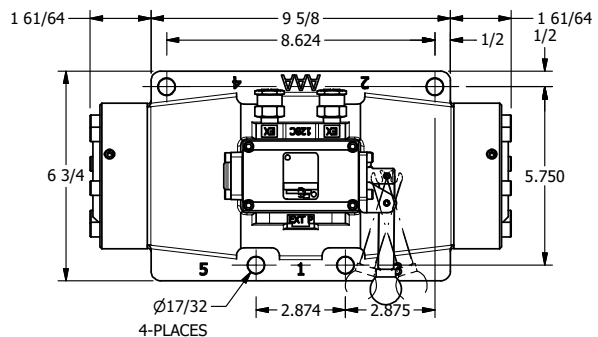

4

3

2

1

**AAA**  
PRODUCTS  
INTERNATIONAL

**AAA PRODUCTS  
INTERNATIONAL**  
7114 Harry Hines Blvd  
Dallas, TX 75235

TITLE: 1-1/2" SIDE PORT, LEVER, 3 POS,  
SPR CTR, LEVER SHFT, CLSD CTR SPL,  
270D LEVER, EXTERNAL PILOT

DRAWING NO.:  
DIM\_HY12RTZ

THE INFORMATION CONTAINED WITHIN THIS DOCUMENT IS PROPRIETARY TO AAA PRODUCTS AND MAY NOT BE DISCLOSED WITHOUT PRIOR WRITTEN CONSENT

4

3

2

B

B

A