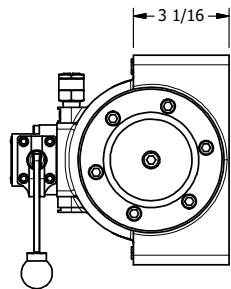

4

3

2

1

**AAA**  
PRODUCTS  
INTERNATIONAL

**AAA PRODUCTS  
INTERNATIONAL**  
7114 Harry Hines Blvd  
Dallas, TX 75235

TITLE: 1-1/2" SIDE PORT, LEVER, 3 POS,  
SPR CTR, LEVER SHFT, CLSD CTR SPL,  
270D LEVER, EXTERNAL PILOT

DRAWING NO.:  
DIM\_HY12RTZ

THE INFORMATION CONTAINED WITHIN THIS DOCUMENT IS PROPRIETARY TO AAA PRODUCTS AND MAY NOT BE DISCLOSED WITHOUT PRIOR WRITTEN CONSENT

4

3

2

B

B

A