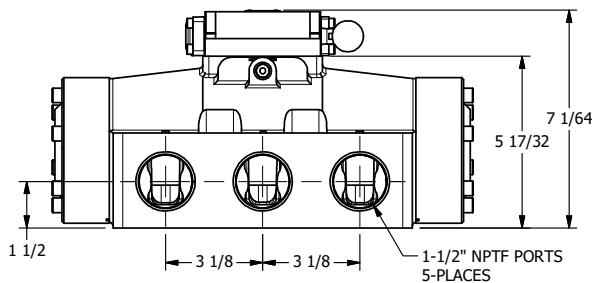

4

3

2

1

**AAA**  
PRODUCTS  
INTERNATIONAL

**AAA PRODUCTS  
INTERNATIONAL**  
7114 Harry Hines Blvd  
Dallas, TX 75235

TITLE: 1-1/2" SIDE PORT, LEVER, 3 POS,  
SPR CTR, LEVER SHFT, CLSD CTR SPL,  
270D LEVER, EXTERNAL PILOT

DRAWING NO.:  
DIM\_HY12RTZ

THE INFORMATION CONTAINED WITHIN THIS DOCUMENT IS PROPRIETARY TO AAA PRODUCTS AND MAY NOT BE DISCLOSED WITHOUT PRIOR WRITTEN CONSENT

4

3

2

B

B

A