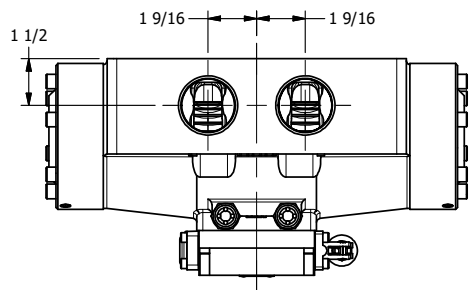

4

3

2

1

**AAA**  
PRODUCTS  
INTERNATIONAL

**AAA PRODUCTS  
INTERNATIONAL**  
7114 Harry Hines Blvd  
Dallas, TX 75235

TITLE: 1-1/2" SIDE PORT, LEVER, 3 POS,  
SPR CTR, LEVER SHFT, CLSD CTR SPL,  
270D LEVER, EXTERNAL PILOT

DRAWING NO.:  
DIM\_HY12RTZ

THE INFORMATION CONTAINED WITHIN THIS DOCUMENT IS PROPRIETARY TO AAA PRODUCTS AND MAY NOT BE DISCLOSED WITHOUT PRIOR WRITTEN CONSENT

4

3

2

B

B

A