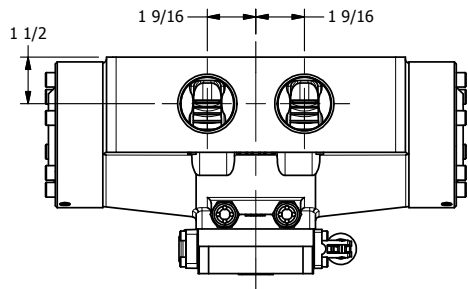

4

3

2

1

AAA
PRODUCTS
INTERNATIONAL

**AAA PRODUCTS
INTERNATIONAL**
7114 Harry Hines Blvd
Dallas, TX 75235

TITLE: 1-1/2" SIDE PORT, LEVER, 3 POS,
SPR CTR, LEVER SHFT, CLSD CTR SPL,
270D LEVER

DRAWING NO.:
DIM_HY12RT