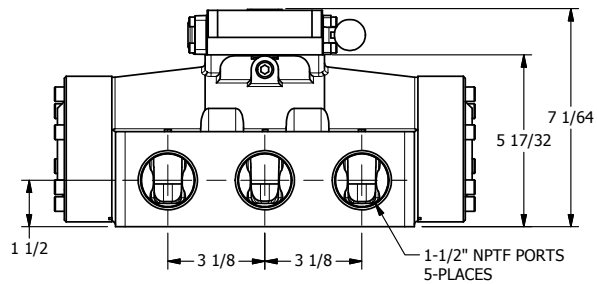

4

3

2

1

AAA
PRODUCTS
INTERNATIONAL

**AAA PRODUCTS
INTERNATIONAL**
7114 Harry Hines Blvd
Dallas, TX 75235

TITLE: 1-1/2" SIDE PORT, LEVER, 3 POS,
SPR CTR, LEVER SHFT, CLSD CTR SPL,
270D LEVER

DRAWING NO.:
DIM_HY12RT