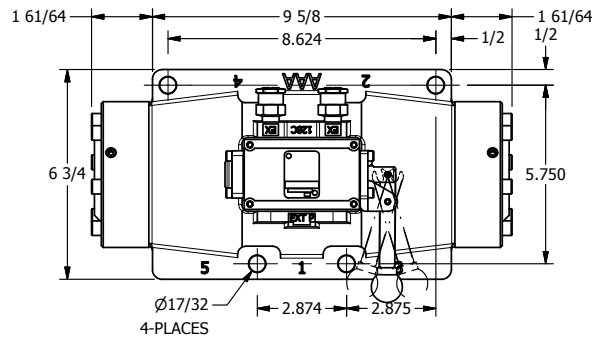

4

3

2

1

AAA
PRODUCTS
INTERNATIONAL

**AAA PRODUCTS
INTERNATIONAL**
7114 Harry Hines Blvd
Dallas, TX 75235

TITLE: 1-1/2" SIDE PORT, LEVER, 3 POS,
SPR CTR, LEVER SHFT, CLSD CTR SPL,
270D LEVER

DRAWING NO.:
DIM_HY12RT