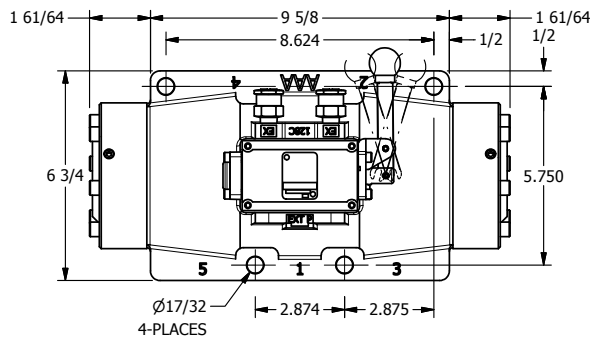

4

3

2

1

**AAA**  
PRODUCTS  
INTERNATIONAL

**AAA PRODUCTS  
INTERNATIONAL**  
7114 Harry Hines Blvd  
Dallas, TX 75235

TITLE: 1-1/2" SIDE PORT, LEVER, 3 POS,  
SPR CTR, LEVER SHFT, CLSD CTR SPL,  
90D LEVER

DRAWING NO.:  
DIM\_HY12R

THE INFORMATION CONTAINED WITHIN THIS DOCUMENT IS PROPRIETARY TO AAA PRODUCTS AND MAY NOT BE DISCLOSED WITHOUT PRIOR WRITTEN CONSENT

4

3

2

1

B

B