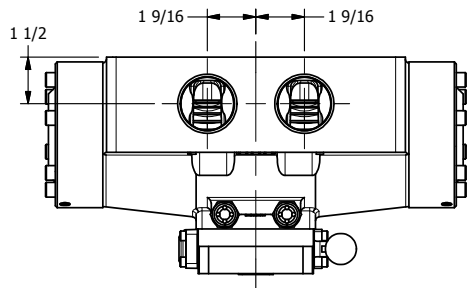

4

3

2

1

**AAA**  
PRODUCTS  
INTERNATIONAL

**AAA PRODUCTS  
INTERNATIONAL**  
7114 Harry Hines Blvd  
Dallas, TX 75235

TITLE: 1-1/2" SIDE PORT, LEVER, 3 POS,  
SPR CTR, LEVER SHFT, CLSD CTR SPL,  
90D LEVER

DRAWING NO.:  
DIM\_HY12R

THE INFORMATION CONTAINED WITHIN THIS DOCUMENT IS PROPRIETARY TO AAA PRODUCTS AND MAY NOT BE DISCLOSED WITHOUT PRIOR WRITTEN CONSENT

4

3

2

1

B

B