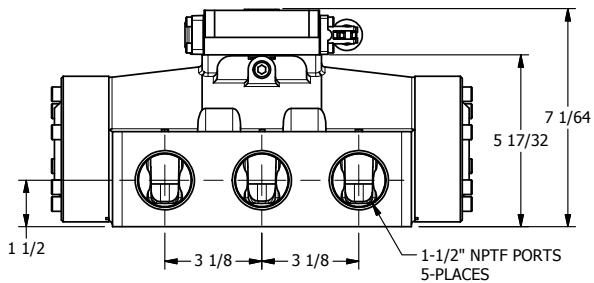

4

3

2

1

**AAA**  
PRODUCTS  
INTERNATIONAL

**AAA PRODUCTS  
INTERNATIONAL**  
7114 Harry Hines Blvd  
Dallas, TX 75235

TITLE: 1-1/2" SIDE PORT, LEVER, 3 POS,  
SPR CTR, LEVER SHFT, CLSD CTR SPL,  
90D LEVER

DRAWING NO.:  
DIM\_HY12R

THE INFORMATION CONTAINED WITHIN THIS DOCUMENT IS PROPRIETARY TO AAA PRODUCTS AND MAY NOT BE DISCLOSED WITHOUT PRIOR WRITTEN CONSENT

4

3

2

1

B

B