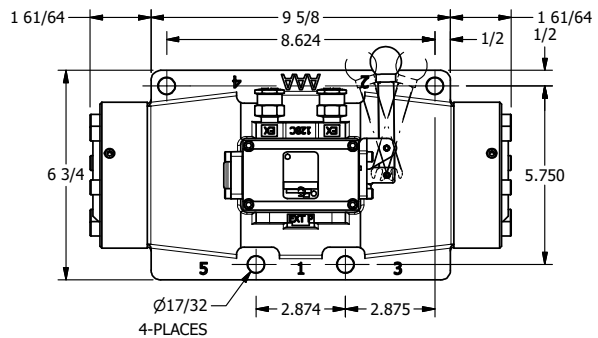

4

3

2

1

AAA
PRODUCTS
INTERNATIONAL

**AAA PRODUCTS
INTERNATIONAL**
7114 Harry Hines Blvd
Dallas, TX 75235

TITLE: 1-1/2" SIDE PORT, LEVER, 3 POS,
SPR CTR, LEVER SHFT, FLOAT CTR SPL,
90D LEVER, EXTERNAL PILOT

DRAWING NO.:
DIM_HY12GRZ