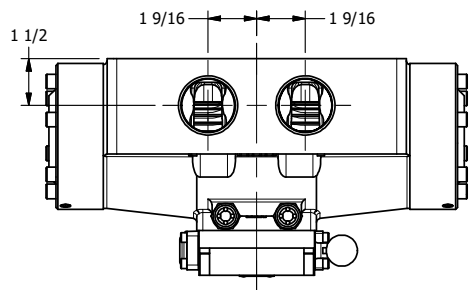

4

3

2

1

AAA
PRODUCTS
INTERNATIONAL

**AAA PRODUCTS
INTERNATIONAL**
7114 Harry Hines Blvd
Dallas, TX 75235

TITLE: 1-1/2" SIDE PORT, LEVER, 3 POS,
SPR CTR, LEVER SHFT, FLOAT CTR SPL,
90D LEVER, EXTERNAL PILOT

DRAWING NO.:
DIM_HY12GRZ