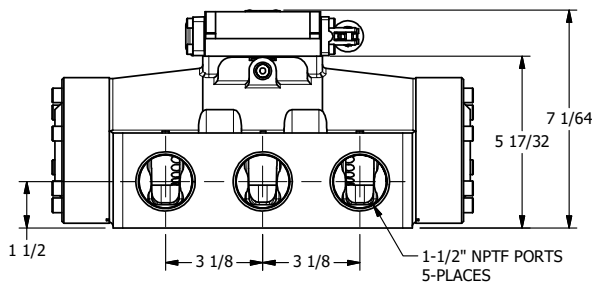

4

3

2

1

AAA
PRODUCTS
INTERNATIONAL

**AAA PRODUCTS
INTERNATIONAL**
7114 Harry Hines Blvd
Dallas, TX 75235

TITLE: 1-1/2" SIDE PORT, LEVER, 3 POS,
SPR CTR, LEVER SHFT, FLOAT CTR SPL,
90D LEVER, EXTERNAL PILOT

DRAWING NO.:
DIM_HY12GRZ