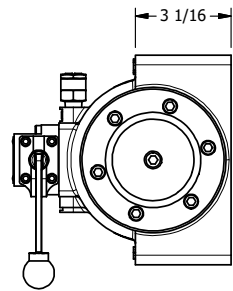

4

3

2

1

4

3

2

AAA
PRODUCTS
INTERNATIONAL

**AAA PRODUCTS
INTERNATIONAL**
7114 Harry Hines Blvd
Dallas, TX 75235

TITLE: 1-1/2" SIDE PORT, LEVER, 3 POS,
SPR CTR, LEVER SHFT, FLOAT CTR SPL,
270D LEVER, EXTERNAL PILOT

DRAWING NO.:
DIM_HY12GRZ

THE INFORMATION CONTAINED WITHIN THIS DOCUMENT IS PROPRIETARY TO AAA PRODUCTS AND MAY NOT BE DISCLOSED WITHOUT PRIOR WRITTEN CONSENT