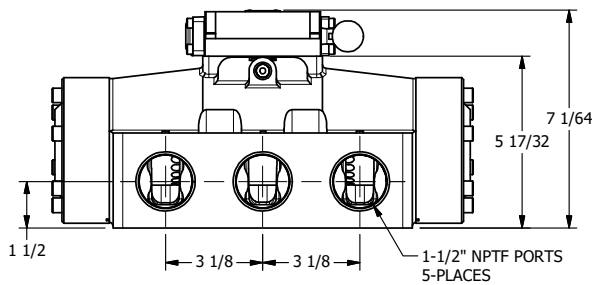

4

3

2

1

4

3

2

AAA
PRODUCTS
INTERNATIONAL

**AAA PRODUCTS
INTERNATIONAL**
7114 Harry Hines Blvd
Dallas, TX 75235

TITLE: 1-1/2" SIDE PORT, LEVER, 3 POS,
SPR CTR, LEVER SHFT, FLOAT CTR SPL,
270D LEVER, EXTERNAL PILOT

DRAWING NO.:
DIM_HY12GRZ

THE INFORMATION CONTAINED WITHIN THIS DOCUMENT IS PROPRIETARY TO AAA PRODUCTS AND MAY NOT BE DISCLOSED WITHOUT PRIOR WRITTEN CONSENT