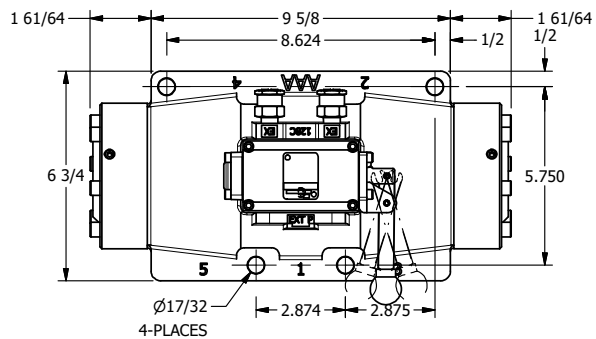

4

3

2

1

4

3

2

AAA
PRODUCTS
INTERNATIONAL

**AAA PRODUCTS
INTERNATIONAL**
7114 Harry Hines Blvd
Dallas, TX 75235

TITLE: 1-1/2" SIDE PORT, LEVER, 3 POS,
SPR CTR, LEVER SHFT, FLOAT CTR SPL,
270D LEVER, EXTERNAL PILOT

DRAWING NO.:
DIM_HY12GRZ

THE INFORMATION CONTAINED WITHIN THIS DOCUMENT IS PROPRIETARY TO AAA PRODUCTS AND MAY NOT BE DISCLOSED WITHOUT PRIOR WRITTEN CONSENT