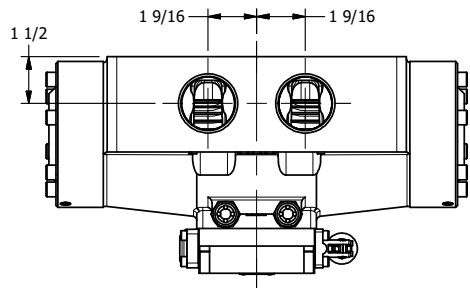

4

3

2

1

4

3

2

AAA
PRODUCTS
INTERNATIONAL

**AAA PRODUCTS
INTERNATIONAL**
7114 Harry Hines Blvd
Dallas, TX 75235

TITLE: 1-1/2" SIDE PORT, LEVER, 3 POS,
SPR CTR, LEVER SHFT, FLOAT CTR SPL,
270D LEVER, EXTERNAL PILOT

DRAWING NO.:
DIM_HY12GRZ

THE INFORMATION CONTAINED WITHIN THIS DOCUMENT IS PROPRIETARY TO AAA PRODUCTS AND MAY NOT BE DISCLOSED WITHOUT PRIOR WRITTEN CONSENT