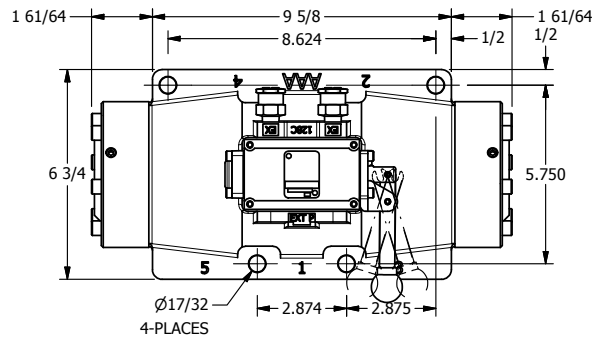

4

3

2

1

TITLE: 1-1/2" SIDE PORT, LEVER, 3 POS,
SPR CTR, LEVER SHFT, FLOAT CTR SPL,
270D LEVER

DRAWING NO.:
DIM_HY12GRT

THE INFORMATION CONTAINED WITHIN THIS DOCUMENT IS PROPRIETARY TO AAA PRODUCTS AND MAY NOT BE DISCLOSED WITHOUT PRIOR WRITTEN CONSENT