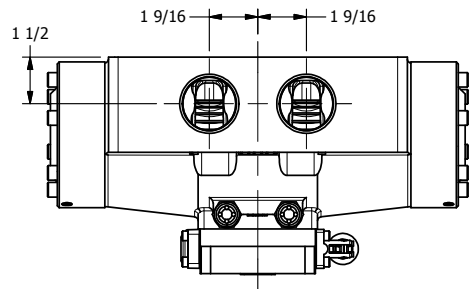

4

3

2

1

TITLE: 1-1/2" SIDE PORT, LEVER, 3 POS,
SPR CTR, LEVER SHFT, FLOAT CTR SPL,
270D LEVER

DRAWING NO.:
DIM_HY12GRT

THE INFORMATION CONTAINED WITHIN THIS DOCUMENT IS PROPRIETARY TO AAA PRODUCTS AND MAY NOT BE DISCLOSED WITHOUT PRIOR WRITTEN CONSENT