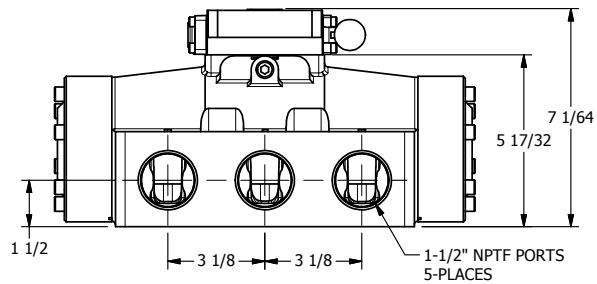

4

3

2

1

TITLE: 1-1/2" SIDE PORT, LEVER, 3 POS,
SPR CTR, LEVER SHFT, FLOAT CTR SPL,
270D LEVER

DRAWING NO.:
DIM_HY12GRT

THE INFORMATION CONTAINED WITHIN THIS DOCUMENT IS PROPRIETARY TO AAA PRODUCTS AND MAY NOT BE DISCLOSED WITHOUT PRIOR WRITTEN CONSENT